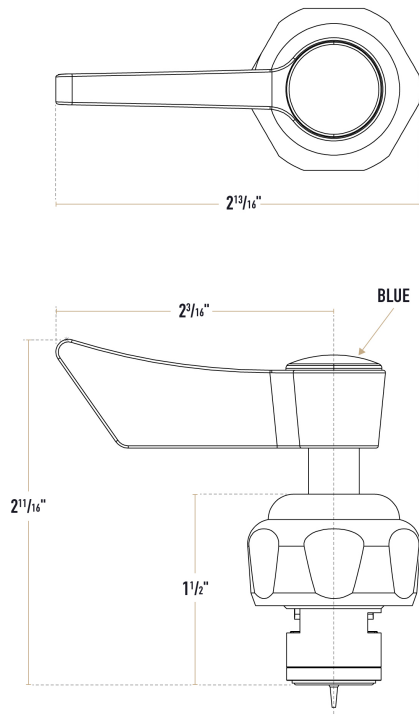

Waterloo Replacement Ceramic Faucet Cartridge Repair Kit with Cold Handle

#750HCCRD

Item #: 750HCCRD Qty: _____
 Project: _____
 Approval: _____ Date: _____

Features

- Contains replacement ceramic cartridge and handle
- Cold handle index
- Direct replacement for original part

Plan View

Notes & Details

This Waterloo cartridge repair kit is a direct replacement for the one that came standard with select Waterloo faucets and pre-rinses. This kit contains everything you need to quickly fix a cold-side handle in a convenient cartridge design that takes less time to replace than fixing individual components. It includes a ceramic cartridge, which provides a much lower fail rate than the compression cartridges widely used in the industry. In this design, 2 ceramic discs fit together to create a watertight seal when closed. This removes the need for a rubber seat washer, which is one of the most frequently replaced parts on a faucet. It also includes a blue handle index, and a replacement handle.