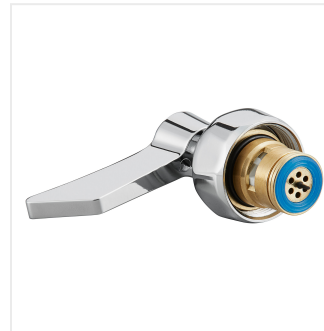

Waterloo Replacement Ceramic Faucet Cartridge Repair Kit with Cold Handle

#750HCCRD

Item #: 750HCCRD Qty: _____
 Project: _____
 Approval: _____ Date: _____

Features

- Contains replacement ceramic cartridge and handle
- Cold handle index
- Direct replacement for original part

Plan View

Notes & Details

This Waterloo cartridge repair kit is a direct replacement for the one that came standard with select Waterloo faucets and pre-rinses. This kit contains everything you need to quickly fix a cold-side handle in a convenient cartridge design that takes less time to replace than fixing individual components. It includes a ceramic cartridge, which provides a much lower fail rate than the compression cartridges widely used in the industry. In this design, 2 ceramic discs fit together to create a watertight seal when closed. This removes the need for a rubber seat washer, which is one of the most frequently replaced parts on a faucet. It also includes a blue handle index, and a replacement handle.