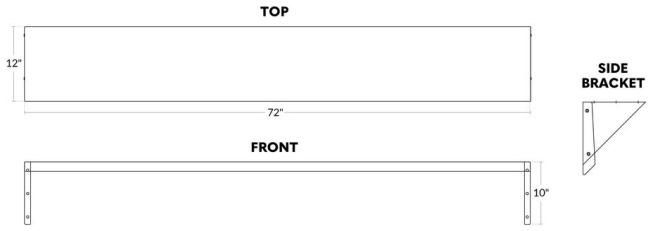

Project _____

Item 522WS1272 _____ Quantity _____

Approval _____ Date _____

Steelton Metal Products 12" x 72" 20-Gauge Galvanized Steel Wall-Mount Shelf

Item #522WS1272

Special Features

- Durable 20-gauge galvanized steel construction
- Easy to clean
- Slim, space-saving profile
- Includes 4 support brackets for easy wall mounting (hardware sold separately)
- Ideal for low-volume kitchens and restaurant startups

Technical Data

Length	72 Inches
Width	12 Inches
Height	11 3/8 Inches
Color	Silver
Features	NSF Certified
Gauge	20 Gauge
Included	Brackets
Material	Galvanized Steel
Mounting Style	Wall Mounted

Certifications

NSF Certified

Technical Data

	Size	12" x 72"
	Style	Solid
	Type	Wall Shelves

Technical Drawing

522WS1272

⚠ WARNING: This product can expose you to chemicals including lead, which are known to the State of California to cause cancer and birth defects or other reproductive harm. For more information, go to www.p65warnings.ca.gov.