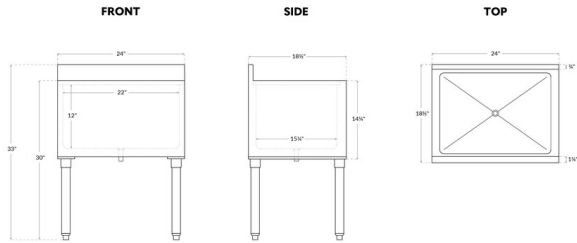

Technical Data

Features	Bottle Storage NSF Certified With Backsplash
Gauge	20 Gauge
Installation Type	Freestanding
Insulation Material	Polyurethane Foam
Leg Construction	Galvanized Steel
Material	Stainless Steel
Stainless Steel Type	Type 304
Type	Ice Bins Without Cold Plate

Technical Drawing

PS20W0024

⚠ WARNING: This product can expose you to chemicals including lead, which are known to the State of California to cause cancer and birth defects or other reproductive harm. For more information, go to www.p65warnings.ca.gov.