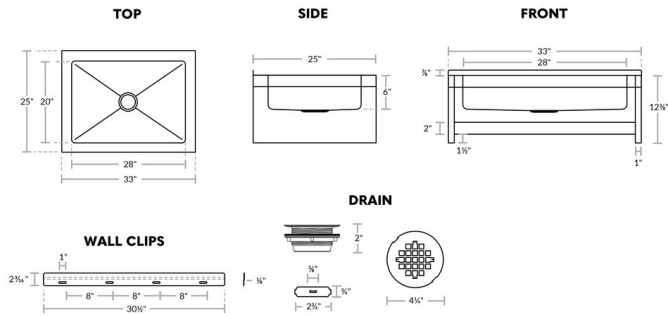

Project _____

Item 522MS20286 Quantity _____

Approval _____ Date _____

Steelton 32" 18 Gauge 304 Stainless Steel One Compartment Floor Mop Sink - 28" x 20" x 6" Bowl

Item #522MS20286

Special Features

- Boasts a 28" x 20" x 6" bowl
- Durable 18 gauge type 304 stainless steel bowl construction
- Includes 3 1/2" drain basket and wall clip
- Makes disposal of water easy and quick
- Rounded corners facilitate cleaning

Technical Data

Length	32 Inches
Width	24 Inches
Height	11 1/2 Inches
Bowl Depth	6 Inches
Bowl Front to Back	20 Inches
Bowl Left to Right	28 Inches
Features	NSF Certified
Gauge	18 Gauge
Installation Type	Floor Model
Material	Stainless Steel

Certifications

NSF Certified

Technical Data

Number of Compartments	1 Compartment
Number of Drainboards	None
Stainless Steel Type	Type 304
Type	Mop Sinks

Technical Drawing

⚠ WARNING: This product can expose you to chemicals including lead, which are known to the State of California to cause cancer and birth defects or other reproductive harm. For more information, go to www.p65warnings.ca.gov.