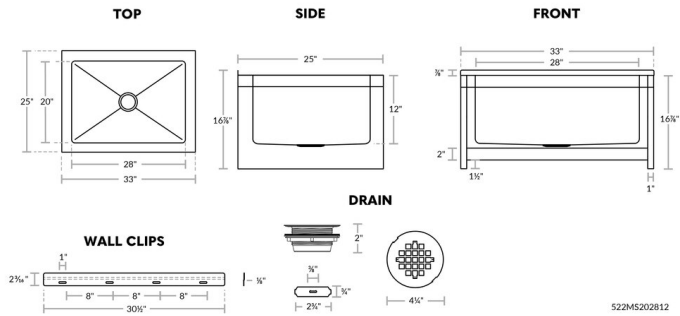

Project _____

Item 522MS202812 Quantity _____

Approval _____ Date _____

Steelton 33" 18 Gauge 304 Stainless Steel One Compartment Floor Mop Sink - 28" x 20" x 12" Bowl

Item #522MS202812

Special Features

- Boasts a 28" x 20" x 12" bowl
- Durable 18 gauge type 304 stainless steel bowl construction
- Includes 3 1/2" drain basket and wall clip
- Makes disposal of water easy and quick
- Rounded corners facilitate cleaning

Technical Data

Length	33 Inches
Width	25 Inches
Height	16 Inches
Bowl Depth	12 Inches
Bowl Front to Back	20 Inches
Bowl Left to Right	28 Inches
Features	NSF Certified
Gauge	18 Gauge
Installation Type	Floor Model
Material	Stainless Steel

Certifications

NSF Certified

Technical Data

Number of Compartments	1 Compartment
Number of Drainboards	None
Stainless Steel Type	Type 304
Type	Mop Sinks

Technical Drawing

⚠ WARNING: This product can expose you to chemicals including lead, which are known to the State of California to cause cancer and birth defects or other reproductive harm. For more information, go to www.p65warnings.ca.gov.