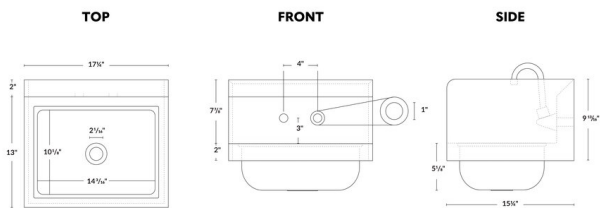

Project _____

Item 522HS1715 _____ Quantity _____

Approval _____ Date _____

Steelton 17" x 15" Wall Mounted Hand Sink with Gooseneck Faucet

Item #522HS1715

Special Features

- Includes gooseneck faucet, 1 1/2" IPS drain baskets, and mounting bracket
- Sink features a 20 gauge, type 304 stainless steel construction
- 14" x 10" bowl is 5" deep
- 8" high backsplash protects surroundings from water damage
- Ideal for washing hands in lower volume kitchens

Technical Data

Length	17 Inches
Width	15 Inches
Height	13 Inches
Bowl Depth	5 Inches
Backsplash Height	8 Inches
Backsplash	With Backsplash
Basket Drain Size	1 1/2 Inches
Bowl Front to Back	10 Inches
Bowl Left to Right	14 Inches
Faucet Centers	4 Inches

Certifications

NSF Certified

Technical Data

Features	NSF Certified
Gauge	20 Gauge
Included	Faucet
Installation Type	Wall Mounted
Material	Stainless Steel
Stainless Steel Type	Type 304
Type	Hand Sinks

Technical Drawing