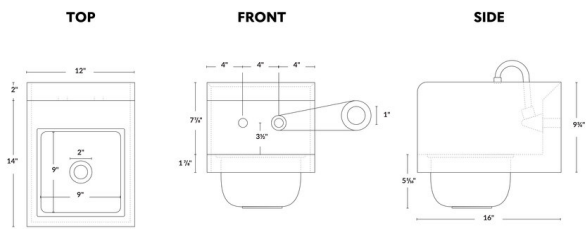

Technical Data

Features	NSF Certified Side Splashes
Gauge	20 Gauge
Included	Faucet
Installation Type	Wall Mounted
Material	Stainless Steel
Stainless Steel Type	Type 304
Type	Hand Sinks

Technical Drawing

⚠ WARNING: This product can expose you to chemicals including lead, which are known to the State of California to cause cancer and birth defects or other reproductive harm. For more information, go to www.p65warnings.ca.gov.