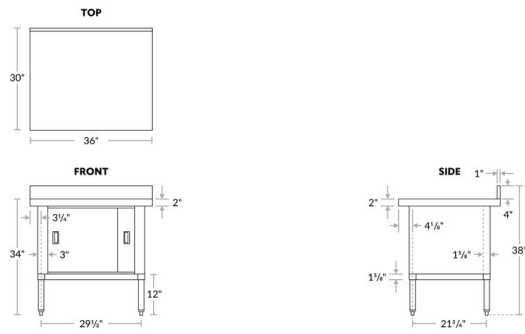

Technical Data

Gauge	16 Gauge
Leg Construction	Stainless Steel
Material	Stainless Steel
Number of Doors	2 Doors
Number of Legs	4 Legs
Stainless Steel Type	Type 430
Table Style	Enclosed Base
Tabletop Material	Stainless Steel
Top Capacity	660 lb.
Type	Work Tables

Technical Drawing

⚠ WARNING: This product can expose you to chemicals including lead, which are known to the State of California to cause cancer and birth defects or other reproductive harm. For more information, go to www.p65warnings.ca.gov.