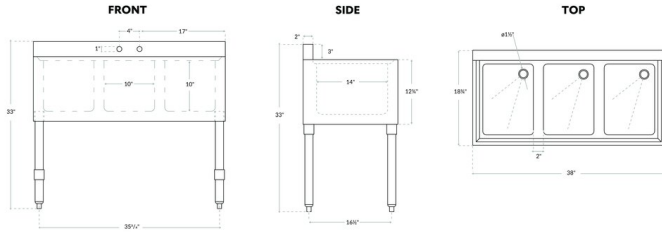

Project _____

Item 522BS3T38 Quantity _____

Approval _____ Date _____

Steelton 38" x 18 3/4" Three Bowl Underbar Sink

Item #522BS3T38

Special Features

- Durable 18 and 20 gauge, type 304 stainless steel construction
- Three 2" drains (1 1/2" IPS) with drain baskets included
- Deep 10" bowls accommodate anything from tall glasses to large pitchers
- Sturdy legs with front-to-back braces provide a reliable base
- Backsplash limits messes and wall damage

Technical Data

Length	38 Inches
Width	18 3/4 Inches
Height	30 Inches
Bowl Depth	10 Inches
Backsplash	With Backsplash
Bowl Front to Back	14 Inches
Bowl Left to Right	10 Inches
Faucet Centers	4 Inches
Features	NSF Certified
Gauge	18 - 20 Gauge

Certifications

NSF Certified

Technical Data

Material	Stainless Steel
Number of Compartments	3 Compartments
Number of Drainboards	None
Stainless Steel Type	Type 304
Type	Bar Sinks

Technical Drawing

⚠ WARNING: This product can expose you to chemicals including lead, which are known to the State of California to cause cancer and birth defects or other reproductive harm. For more information, go to www.p65warnings.ca.gov.