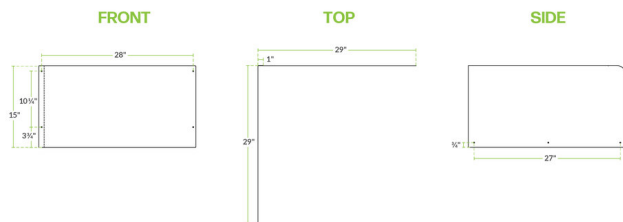

Regency SPMP-2424LB 15" High Stainless Steel Mop Sink Backsplash and Left Side Splash for 24 x 24" Mop Sink

#600SPL2424L

Technical Data

Width	29 Inches
Depth	29 Inches
Height	15 Inches
Features	NSF Certified
Gauge	16 Gauge
Material	Stainless Steel
Stainless Steel Type	Type 304
Type	Side Splashes

Features

- Contains splashes and protects walls
- 16-gauge type 304-series stainless steel
- 15" height
- Great for mop cleaning
- Provides mess-free disposal of water

Certifications

Plan View

Notes & Details

Protect your walls from dirty mop water with this Regency 15" high stainless steel left side splash for 24" x 24" mop sink. Made of durable, 16-gauge 304 series stainless steel, this two-sided splash is sure to stand up to consistent use in your commercial kitchen or washroom. It even features a rounded front edge to help protect staff from injuries.