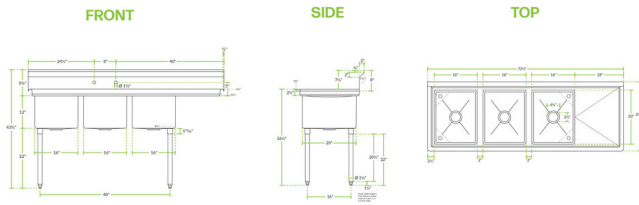

Technical Data

Drainboard Location	Right Drainboard
Faucet Centers	8 Inches
Gauge	16 Gauge
Included	Basket Strainer
Leg Construction	Galvanized Steel
Material	Stainless Steel
Number of Compartments	3 Compartments
Number of Drainboards	1 Drainboard
Stainless Steel Type	Type 304
Style	1 Drainboard
Type	Straight / Line Sinks

Plan View

#KCS1430068

Notes & Details

Outfit your facility with a long-lasting sink that will meet your needs with this Regency 72 1/2" stainless steel three compartment sink with 1 drainboard. This durable sink is made with high-quality, welded 16 gauge type 304 stainless steel for durability, corrosion resistance, and long-lasting use. This sink features a 34" work surface height with a sturdy 18" right-side drainboard, allowing you to easily wash and dry dishes and utensils in one convenient location. It's also dipped a minimum of 1/4" to facilitate better drainage. This item's 1 5/8" diameter galvanized steel legs with adjustable plastic bullet feet provide added stability.

This sink features (3) 12" deep bowls that each include (1) 3 1/2" drain basket strainer to catch food debris, which prevents the drain from clogging, and a 1 1/2" IPS drain connection. For easy cleaning, the compartments have rounded corners so you can rinse and wipe down the sink. This sink also includes a 1 1/2" raised, rolled edge that raises to 2" on the front and both sides, as well as a 9 3/4" tall backsplash to contain splashes and overflow. The sink is designed with (2) 1 1/8" diameter holes punched on 8" centers to accommodate 1 faucet (sold separately).

WARNING: This product can expose you to chemicals including lead, which are known to the State of California to cause cancer and birth defects or other reproductive harm. For more information, go to www.p65warnings.ca.gov.