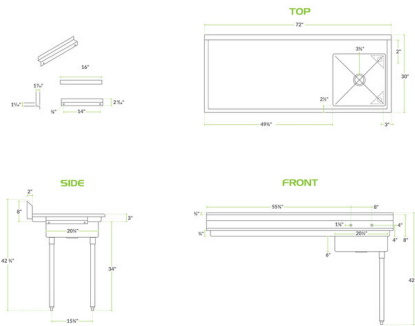

Regency 72" 16-Gauge Stainless Steel Soiled / Dirty Undercounter Dishtable - Sink on Right

#600UDT72R

Technical Data

Length	72 Inches
Width	30 Inches
Height	42 3/4 Inches
Bowl Depth	6 Inches
Backsplash Height	8 Inches
Work Surface Height	34 Inches
Backsplash	With Backsplash
Bowl Front to Back	20 1/4 Inches
Bowl Left to Right	20 1/4 Inches
Faucet Centers	8 Inches

Features

- 16-gauge type 304 stainless steel bowl and shelf
- Stainless steel legs with stainless steel adjustable bullet feet
- Drain assembly included with 3 1/2" basket strainer
- 6" deep pre-rinse bowl and 3" raised lip to limit splashes and overflow
- 8" backsplash protects walls

Plan View

Notes & Details

This Regency 72" long soiled / dirty undercounter dishtable is constructed of durable 16-gauge type 304 stainless steel that ensures a long service life and excellent corrosion resistance. It features an 8" backsplash with a 2" return to help protect your walls, and a 3" raised lip on the table to limit overflow and keep your floors dry. The table's 49 1/2" side shelf provides plenty of room to pile up your dirty dishes before rinsing them and sending them on to a dishwasher or three compartment sink for a thorough cleaning.

This undercounter dishtable has 1 5/8" diameter stainless steel legs with stainless steel sockets to provide superior stability. Its die stamped, 6" deep pre-rinse bowl directs water down into the drain assembly for efficient operation and easy use, while the included 3 1/2" basket strainer catches any larger particles that you don't want clogging up your pipes. Holes punched on 8" centers allow for easy installation of the pre-rinse faucet. Stainless steel adjustable bullet feet allow you to level your dishtable on uneven surfaces.