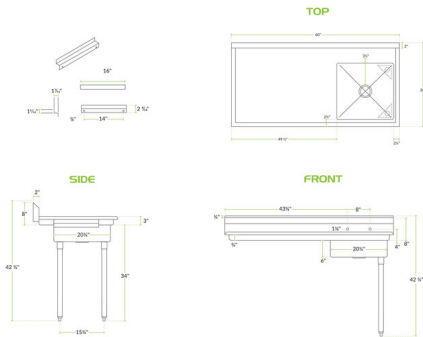

### Technical Data

Length	60 Inches
Width	30 Inches
Height	42 3/4 Inches
Bowl Depth	6 Inches
Backsplash Height	8 Inches
Work Surface Height	34 Inches
Backsplash	With Backsplash
Bowl Front to Back	20 1/4 Inches
Bowl Left to Right	20 1/4 Inches
Gauge	16 Gauge

### Features

- 16-gauge type 304 stainless steel bowl and shelf
- Stainless steel legs with stainless steel adjustable bullet feet
- Drain assembly included with 3 1/2" basket strainer
- 6" deep pre-rinse bowl and 2" raised lip to limit splashes and overflow
- 8" backsplash protects walls

## Notes & Details

This Regency 60" long soiled / dirty undercounter dishtable is constructed of durable 16-gauge type 304 stainless steel that ensures a long service life and excellent corrosion resistance. It features an 8" backsplash with a 2" return to help protect your walls, and a 2" raised lip on the table to limit overflow and keep your floors dry. The table's 37 1/2" side shelf provides plenty of room to pile up your dirty dishes before rinsing them and sending them on to a dishwasher or three compartment sink for a thorough cleaning.

This undercounter dishtable has 1 5/8" diameter stainless steel legs with stainless steel sockets to provide superior stability. Its die stamped, 6" deep pre-rinse bowl directs water down into the drain assembly for efficient operation and easy use, while the included 3 1/2" basket strainer catches any larger particles that you don't want clogging up your pipes. Stainless steel adjustable bullet feet allow you to level your dishtable on uneven surfaces.