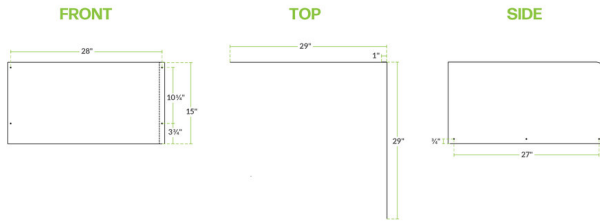

Regency 15" High Stainless Steel Mop Sink Backsplash and Right Side Splash for 24 x 24" Mop Sink

#600SPL2424R

Technical Data

Width	29 Inches
Depth	29 Inches
Height	15 Inches
Features	NSF Certified
Gauge	16 Gauge
Material	Stainless Steel
Stainless Steel Type	Type 304
Type	Side Splashes

Features

- Contains splashes and protects walls
- 16-gauge type 304-series stainless steel
- 15" height
- Great for mop cleaning
- Provides mess-free disposal of water

Certifications

Plan View

Notes & Details

Protect your walls from dirty mop water with this Regency 15" high stainless steel right side splash for 24" x 24" mop sink. Made of durable, 16-gauge 304 series stainless steel, this two-sided splash is sure to stand up to consistent use in your commercial kitchen or washroom. It even features a rounded front edge to help protect staff from injuries.