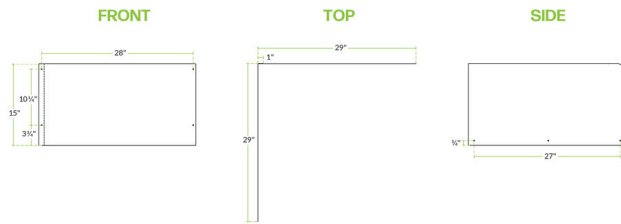

### Technical Data

Width	29 Inches
Depth	29 Inches
Height	15 Inches
Features	NSF Certified
Gauge	16 Gauge
Material	Stainless Steel
Stainless Steel Type	Type 304
Type	Side Splashes

### Features

- Contains splashes and protects walls
- 16-gauge type 304-series stainless steel
- 15" height
- Great for mop cleaning
- Provides mess-free disposal of water

## Plan View