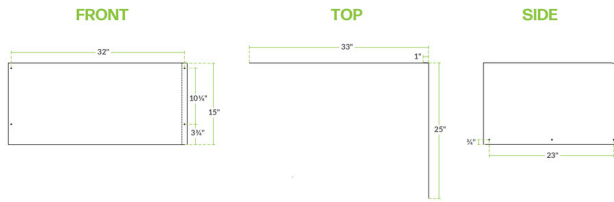

Plan View

Notes & Details

Protect your walls from dirty mop water with this Regency 15" high stainless steel right side splash for 28" x 20" mop sink. Made of durable, 16-gauge 304 series stainless steel, this two-sided splash is sure to stand up to consistent use in your commercial kitchen or washroom. It even features a rounded front edge to help protect staff from injuries.

This splash guard conveniently includes all necessary mounting hardware for easy installation. Ease the cleaning process in your establishment by adding this backsplash and right side splash to your floor mounted mop sink and your staff will thank you!

⚠ WARNING: This product can expose you to chemicals including lead, which are known to the State of California to cause cancer and birth defects or other reproductive harm. For more information, go to www.p65warnings.ca.gov.