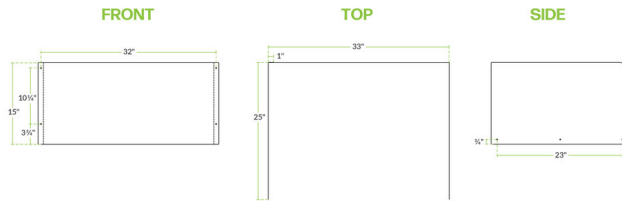

REGENCY
Tables and Sinks

Regency 15" High Stainless Steel Three-Sided Splash for 28" x 20" Mop Sink

#600SPL2028LR

Technical Data

Width	33 Inches
Depth	25 Inches
Height	15 Inches
Features	NSF Certified
Gauge	16 Gauge
Material	Stainless Steel
Stainless Steel Type	Type 304
Type	Side Splashes

Features

- Contains splashes and protects walls
- 16-gauge type 304-series stainless steel
- 15" height
- Great for mop cleaning
- Provides mess-free disposal of water

Certifications

Plan View

Notes & Details

Protect your walls from dirty mop water with this Regency 15" high stainless steel three-sided splash for 28" x 20" mop sink. Made of durable, 16-gauge 304 series stainless steel, this three-sided splash is sure to stand up to consistent use in your commercial kitchen or washroom. It even features a rounded front edge to help protect staff from injuries.