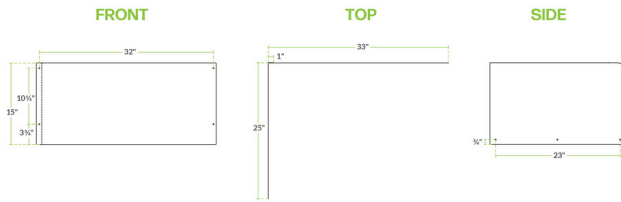

Regency 15" High Stainless Steel Mop Sink Backsplash and Left Side Splash for 28" x 20" Mop Sink

#600SPL2028L

Technical Data

Height	15 Inches
Features	NSF Certified
Gauge	16 Gauge
Material	Stainless Steel
Stainless Steel Type	Type 304
Type	Side Splashes

Features

- Contains splashes and protects walls
- 16-gauge type 304-series stainless steel
- 15" height
- Great for mop cleaning
- Provides mess-free disposal of water

Certifications

Plan View

Notes & Details

Protect your walls from dirty mop water with this Regency 15" high stainless steel left side splash for 28" x 20" mop sink. Made of durable, 16-gauge 304 series stainless steel, this two-sided splash is sure to stand up to consistent use in your commercial kitchen or washroom. It even features a rounded front edge to help protect staff from injuries.