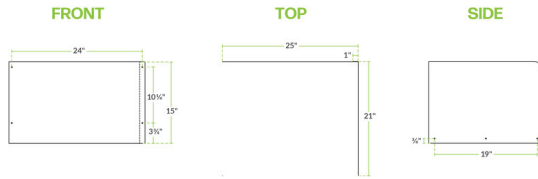

Plan View

Notes & Details

Protect your walls from dirty mop water with this Regency 15" high stainless steel right side splash for 20" x 16" mop sink. Made of durable, 16-gauge 304 series stainless steel, this two-sided splash is sure to stand up to consistent use in your commercial kitchen or washroom. It even features a rounded front edge to help protect staff from injuries.

This splash guard conveniently includes all necessary mounting hardware for easy installation. Ease the cleaning process in your establishment by adding this backsplash and right side splash to your floor mounted mop sink and your staff will thank you!

⚠ WARNING: This product can expose you to chemicals including lead, which are known to the State of California to cause cancer and birth defects or other reproductive harm. For more information, go to www.p65warnings.ca.gov.