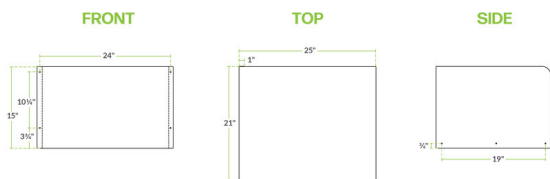

REGENCY
Tables and Sinks

Regency 15" High Stainless Steel Three-Sided Splash for 20" x 16" Mop Sink

#600SPL1620LR

Technical Data

Width	25 Inches
Depth	21 Inches
Height	15 Inches
Features	NSF Certified
Gauge	16 Gauge
Material	Stainless Steel
Stainless Steel Type	Type 304
Type	Side Splashes

Features

- Contains splashes and protects walls
- 16-gauge type 304-series stainless steel
- 15" height
- Great for mop cleaning
- Provides mess-free disposal of water

Certifications

Plan View

Notes & Details