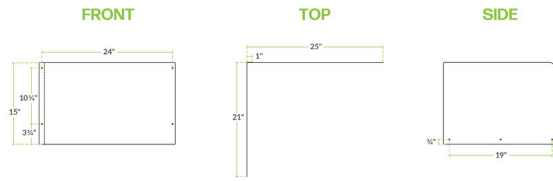

Plan View

Notes & Details

Protect your walls from dirty mop water with this Regency 15" high stainless steel left side splash for 20" x 16" mop sink. Made of durable, 16-gauge 304 series stainless steel, this two-sided splash is sure to stand up to consistent use in your commercial kitchen or washroom. It even features a rounded front edge to help protect staff from injuries.

This splash guard conveniently includes all necessary mounting hardware for easy installation. Ease the cleaning process in your establishment by adding this backsplash and left side splash to your floor mounted mop sink and your staff will thank you!

⚠ WARNING: This product can expose you to chemicals including lead, which are known to the State of California to cause cancer and birth defects or other reproductive harm. For more information, go to www.p65warnings.ca.gov.