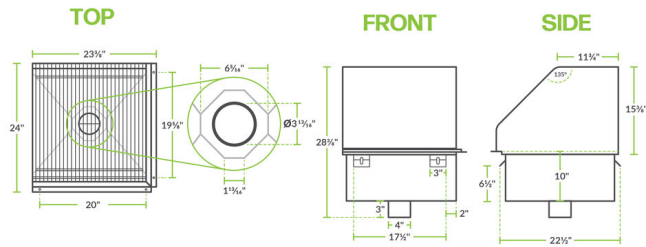

REGENCY
Tables and Sinks

Regency 16-Gauge 304 Stainless Steel Floor Mounted Mop Sink with Left Side Splash Guard - 22" x 21 3/8" x 10" Bowl

#600SMFSS23L

Technical Data

Bowl Depth	10 Inches
Bowl Front to Back	21 3/8 Inches
Bowl Left to Right	22 Inches
Features	Massachusetts Accepted Plumbing Product NSF Certified
Gauge	16 Gauge
Installation Type	Floor Model
Material	Stainless Steel
Stainless Steel Type	Type 304
Type	Mop Sinks

Certifications

Plan View

Notes & Details

Keep your staff safe by eliminating heavy lifting of mop buckets with this floor mounted mop sink with left side splash guard from Regency Tables and Sinks. The bowl is made of high-quality 16-gauge type 304 stainless steel for reliable service. This gauge is thicker and much more durable than many similar sinks available that are made of 18-gauge stainless steel. Additionally, type 304 stainless steel is exceptionally corrosion-resistant and easy to clean! It also has TIG welded areas, which are blended to match adjacent surfaces to a satin-smooth finish.

This mop sink includes a stainless steel subway-style grating for easy cleaning, while its close spacing helps prevent casters from getting trapped. The 22" x 21 3/8" x 10" compartment offers rounded corners and ample space to conveniently wash your mop. In addition, the drain includes a 3 1/2" basket strainer to eliminate the possibility of clogging. By regularly maintaining your drainage system, you will cut down on possible service and replacements costs.