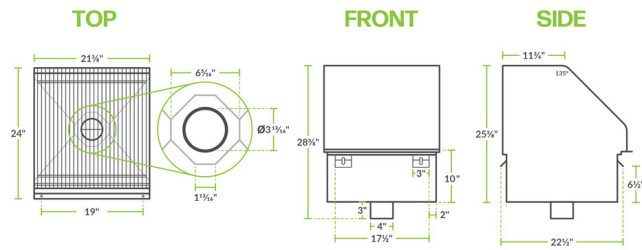

Regency 16-Gauge 304 Stainless Steel Floor Mounted Mop Sink with Left and Right Side Splash Guards - 22" x 21 3/8" x 10" Bowl

#600SMFSS21LR

Technical Data

Bowl Depth	10 Inches
Bowl Front to Back	21 3/8 Inches
Bowl Left to Right	22 Inches
Features	Massachusetts Accepted Plumbing Product NSF Certified
Gauge	16 Gauge
Installation Type	Floor Model
Material	Stainless Steel
Stainless Steel Type	Type 304
Type	Mop Sinks

Certifications

Plan View

Notes & Details

Keep your staff safe by eliminating heavy lifting of mop buckets with this floor mounted mop sink with left and right side splash guards from Regency Tables and Sinks. The bowl is made of high-quality 16-gauge type 304 stainless steel for reliable service. This gauge is thicker and much more durable than many similar sinks available that are made of 18-gauge stainless steel. Additionally, type 304 stainless steel is exceptionally corrosion-resistant and easy to clean! It also has TIG welded areas, which are blended to match adjacent surfaces to a satin-smooth finish.

This mop sink includes a stainless steel subway-style grating for easy cleaning, while its close spacing helps prevent casters from getting trapped. The 22" x 21 3/8" x 10" compartment offers rounded corners and ample space to conveniently wash your mop. In addition, the drain includes a 3 1/2" basket strainer to eliminate the possibility of clogging. By regularly maintaining your drainage system, you will cut down on possible service and replacements costs.