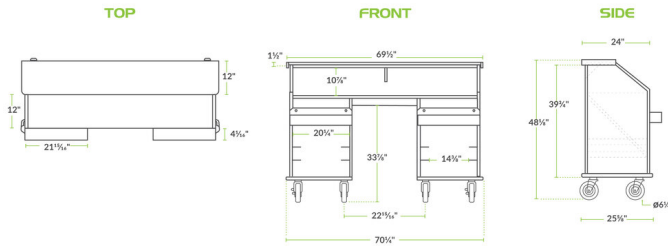

Regency 70" Stainless Steel Portable Bar with Open Front and Two Removable Speed Rails

#600PB700F

Technical Data

Width	69 1/2 Inches
Depth	24 Inches
Height	48 1/2 Inches
Width (with Bumpers)	70 1/4 Inches
Casters	With Casters
Color	Black Silver
Material	Laminate Stainless Steel
Roof Style	None

Features

- Great for hotels, catering businesses, and outdoor events
- Convenient design allows for portable ice bin storage
- 6" swivel casters with locking brakes for added maneuverability
- Four corner bumpers offer superior protection
- Includes two removable speed rails and steel bottle opener

Plan View

Notes & Details

Take your bar service anywhere with this Regency 70" stainless steel portable bar with open front and two removable speed rails! Designed for easy drink preparation and serving, this portable bar comes with dual surfaces for creating delicious drinks as well as presenting those creations to customers. Located directly below the 3/4" thick black laminate top, the work top creates a row to lineup drinks and quickly add ice, garnishes, straws, and more. This differentiation also ensures guests do not grab drinks before they're ready to go, so you have happy customers and fewer spills! Designed for easy drink preparation and serving, this portable bar comes with two removable speed rails so that you can keep the most popular syrups and liquors right at your fingertips!