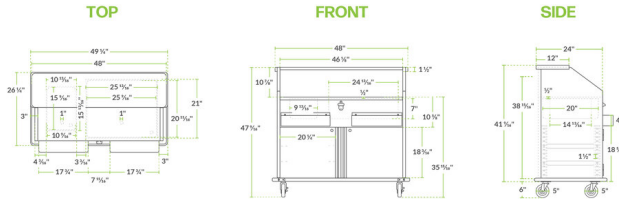

## Regency 48" Stainless Steel Portable Bar with Elixir Station, Two Removeable Speed Rails, Beer Bottle Cooler, Ice Bin, and Removable Bin and Cooler Covers

#600PB48P

### Technical Data

Width	48 Inches
Depth	26 1/4 Inches
Height	47 9/16 Inches
Ice Bin Length	20 Inches
Ice Bin Width	16 Inches
Width (with Bumpers)	49 1/4 Inches
Ice Bin Depth	7 Inches
Casters	With Casters
Color	Black Silver

### Features

- Great for hotels, catering businesses, and outdoor events
- Features a convenient 20" x 16" drop-in insulated ice bin and 9" x 14" beer bottle cooler
- 5" swivel casters with locking breaks for added maneuverability
- Full perimeter bumpers offer superior protection
- Includes two removable speed rails, a steel bottle opener, and lockable cabinet doors

## Plan View