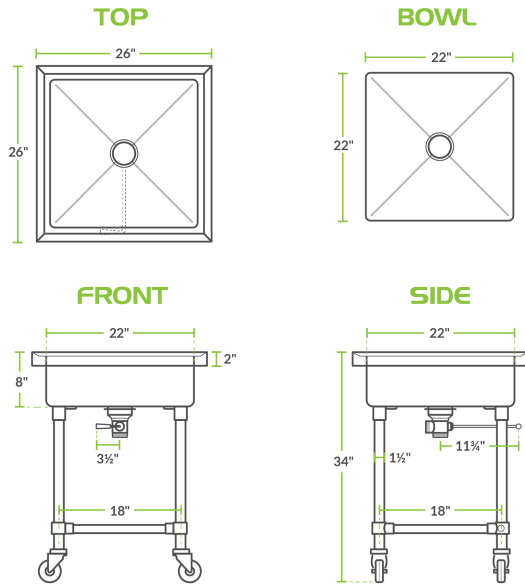

Regency 34" Mobile Silverware Soaking Sink - 22" x 22" x 8" Bowl

#600MSS262634

Technical Data

Length	26 Inches
Width	26 Inches
Height	34 Inches
Bowl Depth	8 Inches
Bowl Front to Back	22 Inches
Bowl Left to Right	22 Inches
Casters	With Casters
Material	Stainless Steel
Stainless Steel Type	Type 304
Type	Soaking Sinks

Features

- Durable 16-gauge, type 304 stainless steel
- Ideal for soaking silverware prior to the wash cycle
- 2" twist handle lever drain quickly empties bowl
- 4 swivel casters provide full mobility
- Accommodates 19 3/4" x 19 3/4" dishwasher baskets (sold separately)

Plan View

Notes & Details

Increase dishwashing efficiency in your commercial kitchen with the Regency 34" mobile silverware soaking sink. Perfect for soaking silverware prior to the wash cycle, it can also be used as a utility sink wherever it's needed. Durable for your long-term use, this mobile sink is made of 16-gauge, type 304 stainless steel and features stainless steel tubular legs.

Relocating this sink is easy with the 4 swivel casters (two with brakes). With the twist action lever drain, emptying the bowl for immediate cleaning and speedy refilling is simple. This mobile soaking sink accommodates 19 3/4" x 19 3/4" dishwasher baskets (sold separately).