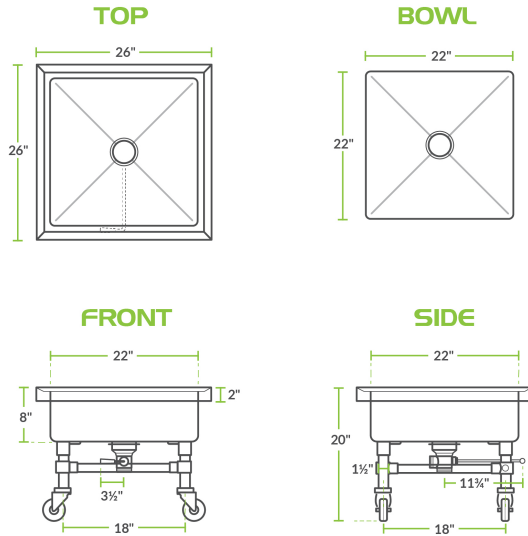

REGENCY
Tables and Sinks

Regency 20" Mobile Silverware Soaking Sink - 22" x 22" x 8" Bowl

#600MSS262620

Technical Data

Length	26 Inches
Width	26 Inches
Height	20 Inches
Bowl Depth	8 Inches
Drain Height	6 11/16 Inches
Bowl Front to Back	22 Inches
Bowl Left to Right	22 Inches
Casters	With Casters
Color	Silver

Features

- Durable 16-gauge type 304 stainless steel
- Ideal for soaking silverware prior to the wash cycle
- 2" twist handle lever drain quickly empties bowl
- 4 swivel casters provide full mobility
- Accommodates 19 3/4" x 19 3/4" dishwasher baskets (sold separately)

Technical Data

Material	Stainless Steel
Stainless Steel Type	Type 304
Type	Soaking Sinks

Plan View

Notes & Details

Increase dishwashing efficiency in your commercial kitchen with the Regency 20" mobile silverware soaking sink. Perfect for soaking silverware prior to the wash cycle, it can also be used as a utility sink wherever it's needed. Durable for your long-term use, this mobile sink is made of 16-gauge type 304 stainless steel and features stainless steel tubular legs.

Relocating this sink is easy with the 4 swivel casters (two with brakes). With the twist action lever drain, emptying the bowl for immediate cleaning and speedy refilling is simple. This mobile soaking sink accommodates 19 3/4" x 19 3/4" dishwasher baskets (sold separately).