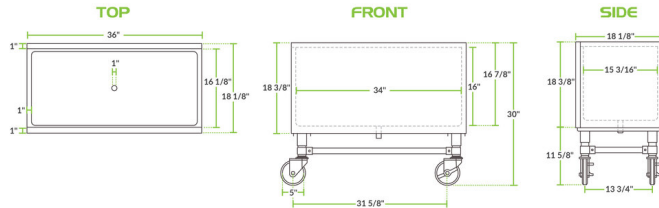

Regency 36" x 18" Stainless Steel Portable Ice Bin with Bottle Holders - 155 lb.

#600IB1836M

Technical Data

Length	36 Inches
Width	18 1/8 Inches
Height	30 Inches
Ice Bin Length	34 Inches
Ice Bin Width	15 3/16 Inches
Ice Bin Depth	16 Inches
Brakes	With Brakes
Capacity	155 lb.
Casters	With Casters
Color	Silver

Features

- 20 gauge, corrosion-resistant type 304 stainless steel bowl, top, bottom, and body
- Stainless steel leg and socket construction
- Durable legs with 4-side bracing
- Includes 2 plastic bottle holders
- (4) 5" swivel PU casters (2 with brakes)

Certifications

Technical Data

Drain Outlet Size	1 Inch
Features	Bottle Storage Mobile NSF Certified
Installation Type	Freestanding
Material	Stainless Steel
Type	Ice Bins Without Cold Plate

Plan View

Notes & Details

Transport large amounts of ice and bottled beverages with this Regency 36" x 18" stainless steel portable ice bin! This ice bin is perfect for banquet halls, restaurants, as well as indoor and outdoor bars, to help limit multiple long trips to the kitchen for ice refills. It can also be used to keep bottled beverages chilled while merchandising or at any catering event. It will fit easily under standard 35" counters to save space at your busy venue. It features an insulated cavity with a deep design that makes it ideal for bottled beverage storage. It includes a 1" IPS brass drain with shut off valve.