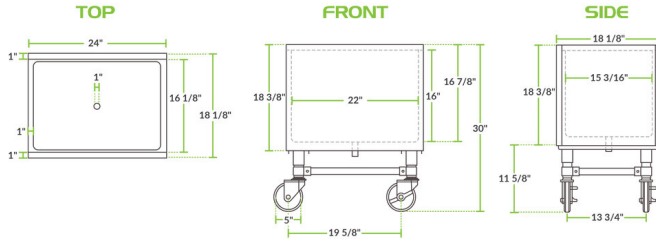

Regency 24" x 18" Stainless Steel Portable Ice Bin with Bottle Holders - 100 lb.

#600IB1824M

Technical Data

Length	24 Inches
Width	18 1/8 Inches
Height	30 Inches
Ice Bin Length	22 Inches
Ice Bin Width	15 3/16 Inches
Ice Bin Depth	16 Inches
Brakes	With Brakes
Capacity	100 lb.
Casters	With Casters
Color	Silver

Features

- 20 gauge, corrosion-resistant type 304 stainless steel bowl, top, bottom, and body
- Stainless steel leg and socket construction
- Durable legs with 4-side bracing
- Includes 2 plastic bottle holders
- (4) 5" swivel PU casters (2 with brakes)

Certifications

Technical Data

Drain Outlet Size	1 Inch
Features	Bottle Storage Mobile NSF Certified
Installation Type	Freestanding
Material	Stainless Steel
Type	Ice Bins Without Cold Plate

Plan View

Notes & Details

Transport large amounts of ice and bottled beverages with this Regency 24" x 18" stainless steel portable ice bin! This ice bin is perfect for banquet halls, restaurants, as well as indoor and outdoor bars, to help limit multiple long trips to the kitchen for ice refills. It can also be used to keep bottled beverages chilled while merchandising or at any catering event. It will fit easily under standard 35" counters to save space at your busy venue. It features an insulated cavity with a deep design that makes it ideal for bottled beverage storage. It includes a 1" IPS brass drain with shut off valve.