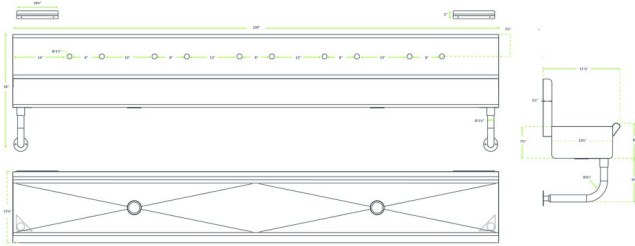

Technical Data

Features	Multi-Station
Gauge	16 Gauge
Installation Type	Wall Mounted
Material	Stainless Steel
Number of Compartments	1 Compartment
Number of Drainboards	None
Stainless Steel Type	Type 304
Type	Hand Sinks

Plan View

Notes & Details

Maintain a sanitary environment in your auto garage, distribution center, or manufacturing facility by giving your employees a convenient way to quickly wash their hands with this Regency multi-station hand sink for 5 faucets! Made of rugged 16 gauge type 304 stainless steel, this sink is not only rust- and corrosion-resistant, it's extremely durable and built for everyday commercial use.

Perfect for industrial applications, the advantage of a multi-station sink is that employees don't have to wait their turn to clean up. Multiple faucets and an extra wide sink bowl mean that more than one person can use the sink at a time, which in turn guarantees your employees will be more likely to wash their hands when they don't have to wait in line. This helps to maintain cleanliness in your business and prevent the spread of germs, keeping your employees healthy.

This wall mounted sink station includes 5 sets of holes punched on 8" centers, with each center faucet hole measuring 1 1/4" in diameter, allowing you to add five faucets of your choosing (sold separately). Installing Regency wall mounted gooseneck faucets would be the perfect addition to this sink as the gooseneck shape provides the right amount of clearance for handwashing. Likewise, the spacious 8" deep sink bowl is designed to accommodate multiple users for handwashing applications.

Designed for wall mounting, this sink includes (2) 1 5/8" tubular wall brackets and 2 stainless steel Z brackets. Installation is simple and the wall brackets ensure that the sink is stable and fully supported while allowing full clearance underneath. A 10" high back splash protects your walls from splashing and water damage, and a 3 1/2" drain basket keeps your drains clog-free. For safety, the outer edge of the sink bowl is curled under to eliminate any sharp edges.

⚠ WARNING: This product can expose you to chemicals including lead, which are known to the State of California to cause cancer and birth defects or other reproductive harm. For more information, go to www.p65warnings.ca.gov.