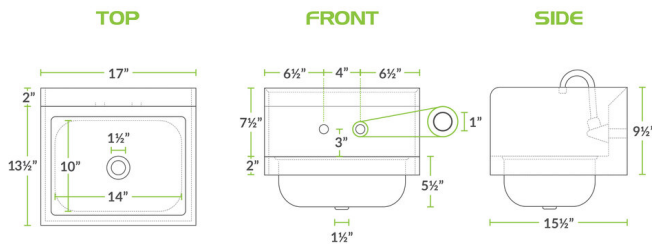

Regency 17" x 15" Wall Mounted Hand Sink with Gooseneck Faucet and Right Side Splash

#600HS17SPRT

Technical Data

Length	17 Inches
Width	15 1/2 Inches
Height	13 1/2 Inches
Bowl Depth	5 1/2 Inches
Backsplash Height	8 Inches
Backsplash	With Backsplash
Bowl Front to Back	10 Inches
Bowl Left to Right	14 Inches
Color	Silver
Flow Rate	2 GPM

Features

- 8" gooseneck faucet and 1 1/2" IPS drain baskets included
- 18 gauge type 304 stainless steel side splash and a wall mounted clip
- 20 gauge type 304 stainless steel, with a brushed finish
- Holes punched on 4" centers
- Single 14" x 10" x 5 1/2" bowl and 8" backsplash

Plan View

Notes & Details

Keep your restaurant up to code without sacrificing space with this hand sink with a right side splash. Suitable for wall or surface mounting, this sink comes standard with a single 14" x 10" x 5 1/2" bowl and 8" high back and side splash. Additionally, this handsink has two holes punched on 4" centers to accept its included 8" gooseneck faucet.

This sink offers an economical, 20 gauge type 304 stainless steel construction for its top, bowl, and backspash, in addition to 18-gauge type 304 stainless steel side splash and a wall mount clip. It comes standard with a 1 1/2" IPS drain basket.