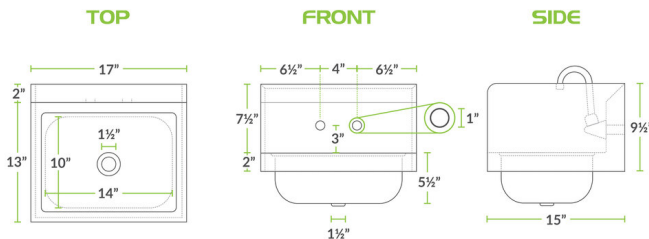

Regency 17" x 15" Wall-Mounted Hand Sink with 8" Gooseneck Faucet, 1.2 GPM Aerator, and Side Splashes

#600HS17SPC

Technical Data

Length	17 Inches
Width	15 Inches
Height	13 1/2 Inches
Bowl Depth	5 1/2 Inches
Backsplash Height	8 Inches
Faucet Height	8 Inches
Backsplash	With Backsplash
Basket Drain Size	1 1/2 Inches
Bowl Front to Back	10 Inches
Bowl Left to Right	14 Inches

Features

- Single 14" x 10" x 5 1/2" bowl and 8" backsplash
- 8" gooseneck faucet and 1 1/2" IPS drain basket included
- 20 gauge type 304 stainless steel
- 18 gauge type 304 stainless steel side splashes and a wall-mounted clip
- Holes punched on 4" centers

Technical Data

Color	Silver
Faucet Centers	4 Inches
Features	Side Splashes
Flow Rate	1.2 GPM
Gauge	18 - 20 Gauge
Included	Faucet
Installation Type	Wall Mounted
Material	Stainless Steel
Number of Compartments	1 Compartment
Number of Faucets	1 Faucets
Spout Type	Gooseneck
Stainless Steel Type	Type 304
Type	Hand Sinks

Plan View

Notes & Details

Keep your restaurant up to code without sacrificing space with this hand sink with a single 14" x 10" x 5 1/2" bowl. This easy-to-clean, compact sink easily fits in tight spaces and securely attaches to the wall or a surface to open up floor space for other uses. The economical, 20 gauge type 304 stainless steel construction on the top and bowl offer durability to stand up to daily wear and tear. Additionally, the reliable 18 gauge type 304 stainless steel wall mount clip provides stability.