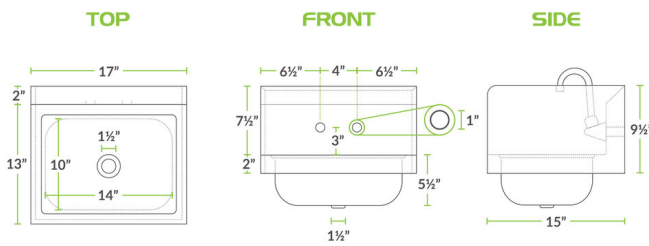

Regency 17" x 15" Wall-Mounted Hand Sink with Gooseneck Faucet and Side Splash

#600HS17SP

Technical Data

Length	17 Inches
Width	15 Inches
Height	13 1/2 Inches
Bowl Depth	5 1/2 Inches
Faucet Height	8 Inches
Bowl Front to Back	10 Inches
Bowl Left to Right	14 Inches
Faucet Centers	4 Inches
Flow Rate	2 GPM
Gauge	20 Gauge

Features

- 8" gooseneck faucet and 1 1/2" IPS drain baskets included
- 18 gauge type 304 stainless steel side splashes and a wall-mounted clip
- 20 gauge type 304 stainless steel
- Holes punched on 4" centers
- Single 14" x 10" x 5 1/2" bowl and 8" backsplash

Plan View

Notes & Details

Keep your restaurant up to code without sacrificing space with this space saver hand sink with side splash. Suitable for wall or surface mounting, this sink comes standard with a single 14" x 10" x 5 1/2" bowl and 8" high back and side splashes. Additionally, this hand sink has two holes punched on 4" centers to accept its included 8" gooseneck faucet. The faucet has a 3/8" water inlet size.