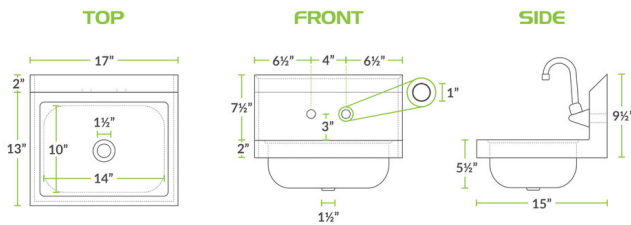

REGENCY
Tables and Sinks

Regency 17" x 15" Wall-Mounted Hand Sink with 8" Gooseneck Faucet and 1.2 GPM Aerator

#600HS17C

Technical Data

Length	17 Inches
Width	15 Inches
Height	13 1/2 Inches
Bowl Depth	5 1/2 Inches
Backsplash Height	8 Inches
Faucet Height	8 Inches
Backsplash	With Backsplash
Basket Drain Size	1 1/2 Inches
Bowl Front to Back	10 Inches
Bowl Left to Right	14 Inches

Features

- Single 14" x 10" x 5 1/2" bowl and 8" backsplash
- 8" gooseneck faucet and 1 1/2" IPS drain basket included
- 20 gauge type 304 stainless steel
- Holes punched on 4" centers
- Perfect for hand washing throughout the workday

Technical Data

Color	Silver
Faucet Centers	4 Inches
Flow Rate	1.2 GPM
Gauge	20 Gauge
Included	Faucet
Installation Type	Wall Mounted
Material	Stainless Steel
Number of Compartments	1 Compartment
Number of Faucets	1 Faucets
Spout Type	Gooseneck
Stainless Steel Type	Type 304
Type	Hand Sinks

Plan View

Notes & Details

Keep your restaurant up to code without sacrificing space with this hand sink with a single 14" x 10" x 5 1/2" bowl and a convenient 8" high back splash. This easy-to-clean, compact sink easily fits in tight spaces and securely attaches to the wall or a surface to open up floor space for other uses. Comprised of high-quality 20 gauge type 304 stainless steel along its top, bowl, and backsplash, this hand sink guarantees reliability and durability. In addition, this material is corrosion-resistant when properly maintained.