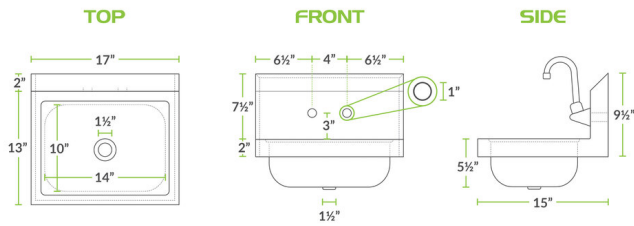

Technical Data

Flow Rate	2 GPM
Gauge	20 Gauge
Included	Faucet
Installation Type	Wall Mounted
Material	Stainless Steel
Number of Compartments	1 Compartment
Number of Faucets	1 Faucets
Spout Type	Gooseneck
Stainless Steel Type	Type 304
Type	Hand Sinks

Plan View

Notes & Details

Pass health inspections while following HACCP guidelines with this Regency SEHS-17 wall mount hand sink! This hand sink is made of type 304 stainless steel for long-lasting durability, and includes the 8" gooseneck faucet on 4" centers so you can immediately start using it when it arrives at your business.

This stainless steel hand sink features a 14" x 10" bowl which provides plenty of room for hand washing. It also includes a 1 1/2" IPS drain, ensuring that stagnant water won't collect. This sink also comes with a wall clip and requires three screws for installation.

⚠️ WARNING: This product can expose you to chemicals including Lead and Nickel, which are known to the State of California to cause cancer and birth defects or other reproductive harm. For more information, go to www.p65warnings.ca.gov.