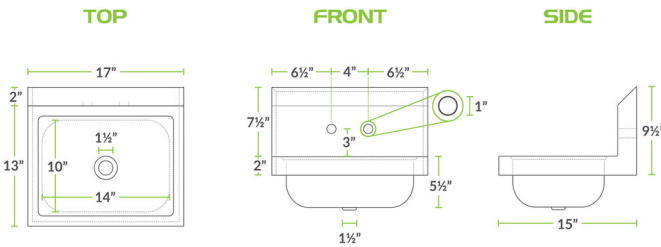

Regency 17" x 15" Wall Mounted Hand Sink for Gooseneck Faucet

#600HS172H

Technical Data

Length	17 Inches
Width	15 Inches
Height	15 Inches
Bowl Depth	5 Inches
Backsplash Height	9 1/2 Inches
Backsplash	With Backsplash
Basket Drain Size	1 1/2 Inches
Bowl Front to Back	10 Inches
Bowl Left to Right	14 Inches
Faucet Centers	4 Inches

Features

- Single deep drawn 10" x 14" x 5" sink bowl with 9 1/2" backsplash
- Perfect for hand washing throughout the workday
- 20-gauge, 304 stainless steel
- Includes 1 1/2" IPS drain basket and 18-gauge, type 304 stainless steel clip for mounting
- Holes punched on 4" centers

Certifications

Technical Data

Features	Massachusetts Accepted Plumbing Product NSF Certified
Gauge	20 Gauge
Installation Type	Wall Mounted
Material	Stainless Steel
Number of Compartments	1 Compartment
Number of Faucets	1 Faucets
Stainless Steel Type	Type 304
Type	Hand Sinks

Plan View

Notes & Details

This Regency 15" wall mounted hand sink is made of 20 gauge type 304 series stainless steel, and provides an affordably priced hand washing station for any commercial kitchen. It features a single deep drawn 10" x 14" x 5" sink bowl, accented by a 9 1/2" high back splash. A 1 1/2" IPS stainless steel basket drain with drain basket allows for easy cleaning. This economy hand sink has two holes punched on 4" centers to accept a 4" splash mounted gooseneck faucet (sold separately).