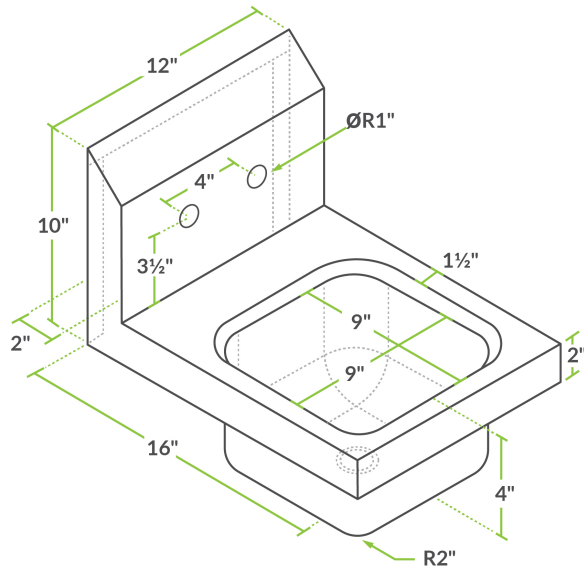

Plan View

Notes & Details

This Regency top mounted paper towel dispenser is a functional, yet attractive addition to your commercial restroom. This piece is made of durable 18-gauge type 304 stainless steel for long-lasting use. It is designed to pair with your Regency 12" wide hand sink for convenient use.

This set features a Lavex stainless steel 200 c-fold or 275 multifold surface-mounted paper towel dispenser. A front viewing slot serves as an indicator for the towel level inside the dispenser, allowing your staff see at a glance when it's time for a refill. This dispenser holds enough towels that you can stay focused on other tasks and not have to constantly worry about refilling it. This towel dispenser comes with a key so that you can lock it and restrict access. It's a useful feature for all applications, but particularly in ones where damage or risk of tampering is a concern. It also includes mounting hardware for easy installation.

Set Includes:

- Lavex stainless steel 200 c-fold or 275 multifold surface-mounted paper towel dispenser
- 12" wide mounting back piece

WARNING: This product can expose you to chemicals including lead, which are known to the State of California to cause cancer and birth defects or other reproductive harm. For more information, go to www.p65warnings.ca.gov.