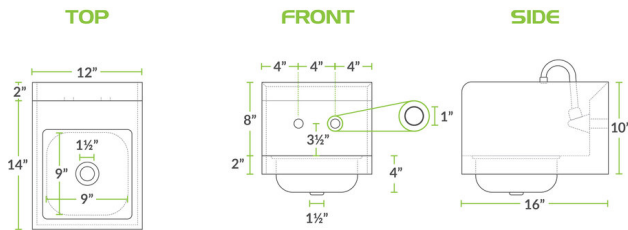

Regency 12" x 16" Wall-Mount Hand Sink with 1.2 GPM Gooseneck Faucet and Side Splashes

#600HS12SPC

Technical Data

Length	12 Inches
Width	16 Inches
Height	12 Inches
Spout Length	3 1/2 Inches
Bowl Depth	4 Inches
Backsplash Height	8 Inches
Faucet Height	8 Inches
Assembly Options	Assembly Required
Backsplash	With Backsplash
Bowl Front to Back	9 Inches

Features

- Durable 20 gauge type 304 stainless steel top, bowl, and backsplash
- Includes 8" swivel gooseneck faucet with 1.2 GPM flow rate and mounting bracket
- 9" x 9" bowl with 4" depth and 1 1/2" IPS drain basket
- 8" high backsplash with 18 gauge steel side splashes
- Ideal for handwashing in lower-volume kitchens

Certifications

1/2" Water Connection

NSF Certified

Technical Data

Bowl Left to Right	9 Inches
Faucet Centers	4 Inches
Features	NSF Certified Side Splashes
Flow Rate	1.2 GPM
Gauge	18 - 20 Gauge
Included	Faucet
Installation Type	Wall Mounted
Material	Stainless Steel
Number of Compartments	1 Compartment
Number of Drainboards	None
Number of Faucets	1 Faucets
Spout Type	Gooseneck
Stainless Steel Type	Type 304
Type	Hand Sinks Wall Mount Sinks
Water Inlet Size	1/2 Inches

Plan View

Notes & Details

Stand up to code in your commercial kitchen with this Regency wall-mount hand sink with a gooseneck faucet! This sink features a 9" x 9" bowl with a 4" depth and a convenient 8" high backsplash with side splashes that allow you to place the sink close to work counters and other high-traffic areas without the worry of splashing or water damage. This compact sink is easy to clean, and it fits in tight spaces. It also securely attaches to the wall to open up floor space for other uses. The included wall-mount bracket ensures an efficient installation process. Additional installation hardware is sold separately. This sink's simple, attractive design encourages cleanliness in your commercial kitchen, making this item ideal for use in restaurants, bars, and cafes.