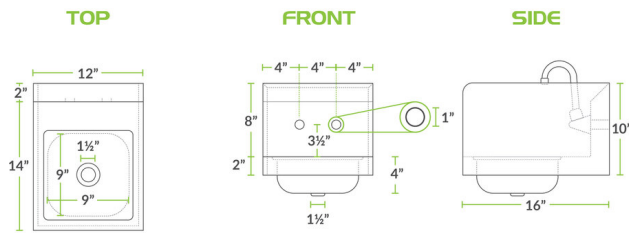

REGENCY
Tables and Sinks

Regency 12" x 16" Wall Mounted Hand Sink with Gooseneck Faucet and Side Splash

#600HS12SP

Technical Data

Length	12 Inches
Width	16 Inches
Height	12 Inches
Bowl Depth	4 Inches
Faucet Height	8 Inches
Bowl Front to Back	9 Inches
Bowl Left to Right	9 Inches
Faucet Centers	4 Inches
Flow Rate	2 GPM
Gauge	20 Gauge

Features

- 8" gooseneck faucet included
- 18-gauge type 304 stainless steel side splashes and a wall mounted clip
- 20-gauge type 304 stainless steel
- Holes punched on 4" centers; 8" backsplash
- Single 9" x 9" x 4" bowl includes 1 1/2" IPS drain baskets

Plan View

Notes & Details

Keep your restaurant up to code without sacrificing space with this Regency HS-12-SP space saver hand sink with side splash. Each sink comes standard with a single 9" x 9" x 4" bowl and 8" high back and side splashes. Additionally, this hand sink has two holes punched on 4" centers to accept its included 8" gooseneck faucet.

This sink offers an economical, 20-gauge type 304 stainless steel construction along its top, bowl, and backspash, in addition to 18-gauge type 304 stainless steel side splashes and a wall mounted clip. It comes standard with a 1 1/2" IPS drain basket.