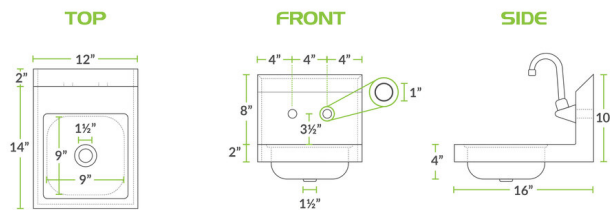

**REGENCY**  
Tables and Sinks

**Regency 12" x 16" Wall-Mounted Hand Sink with 8" Gooseneck Faucet and 1.2 GPM Aerator**

#600HS12C

**Technical Data**

Length	12 Inches
Width	16 Inches
Height	10 Inches
Bowl Depth	4 Inches
Backsplash Height	8 Inches
Faucet Height	8 Inches
Backsplash	With Backsplash
Basket Drain Size	1 1/2 Inches
Bowl Front to Back	9 Inches
Bowl Left to Right	9 Inches

**Features**

- Single 9" x 9" x 4" bowl and 8" backsplash
- 8" gooseneck faucet and 1 1/2" IPS drain basket included
- 20 gauge type 304 stainless steel
- Holes punched on 4" centers
- Perfect for hand washing throughout the workday

## Technical Data

Color	Silver
Faucet Centers	4 Inches
Flow Rate	1.2 GPM
Gauge	20 Gauge
Included	Faucet
Installation Type	Wall Mounted
Material	Stainless Steel
Number of Compartments	1 Compartment
Number of Faucets	1 Faucets
Spout Type	Gooseneck
Stainless Steel Type	Type 304
Type	Hand Sinks

## Notes & Details

Keep your restaurant up to code without sacrificing space with this hand sink with a single 9" x 9" x 4" bowl and a convenient 8" high back splash. This easy-to-clean, compact sink easily fits in tight spaces and securely attaches to the wall or a surface to open up floor space for other uses. Comprised of high-quality 20 gauge type 304 stainless steel along its top, bowl, and backsplash, this hand sink guarantees reliability and durability. In addition, this material is corrosion-resistant when properly maintained.