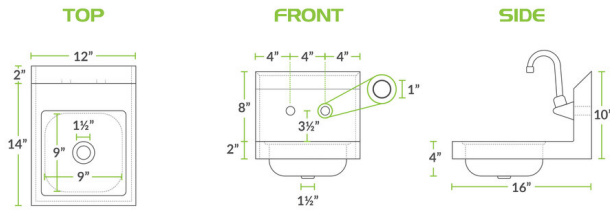

### Technical Data

Length	12 Inches
Width	16 Inches
Height	10 Inches
Bowl Depth	4 Inches
Faucet Height	8 Inches
Bowl Front to Back	9 Inches
Bowl Left to Right	9 Inches
Faucet Centers	4 Inches
Features	Massachusetts Accepted Plumbing Product NSF Certified

### Features

- 8" gooseneck faucet included
- Perfect for hand washing throughout the workday
- 20-gauge type 304 stainless steel
- Single 9" x 9" x 4" bowl includes 1 1/2" IPS drain basket
- Holes punched on 4" centers; 8" back splash

## Notes & Details

Keep your restaurant up to code without sacrificing space with this Regency HS-12 space saving hand sink. Each sink comes standard with a single 9" x 9" x 4" bowl and a convenient 8" high back splash. Additionally, this hand sink has two holes punched on 4" centers to accept the included 8" gooseneck faucet.