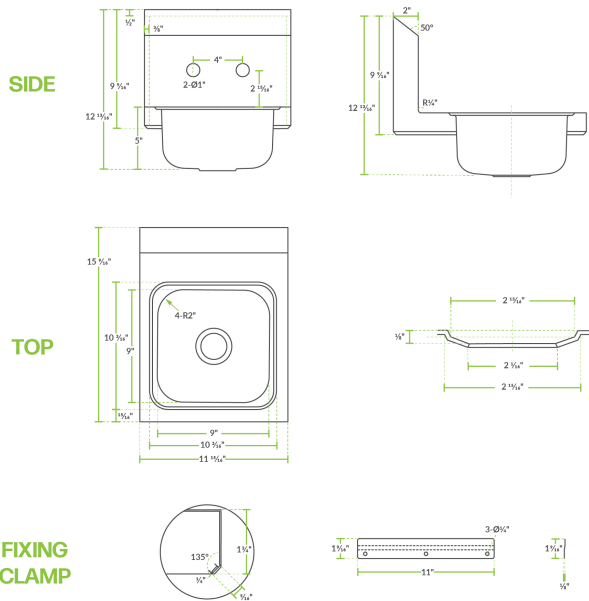

### Technical Data

Length	15 9/16 Inches
Width	11 15/16 Inches
Height	12 13/16 Inches
Bowl Depth	5 Inches
Backsplash Height	9 9/16 Inches
Backsplash	With Backsplash
Basket Drain Size	1 1/2 Inches
Bowl Front to Back	9 Inches
Bowl Left to Right	9 Inches
Color	Silver

### Features

- Single deep drawn 9" x 9" x 5" sink bowl
- Durable 20-gauge, 304 stainless steel material
- 9 9/16" backsplash
- 1 1/2" IPS drain basket and strainer included
- Perfect for hand washing throughout the workday

## Technical Data

Faucet Centers	4 Inches
Features	NSF Certified
Gauge	20 Gauge
Installation Type	Wall Mounted
Material	Stainless Steel
Number of Compartments	1 Compartment
Number of Faucets	1 Faucets
Stainless Steel Type	Type 304
Type	Hand Sinks

## Plan View