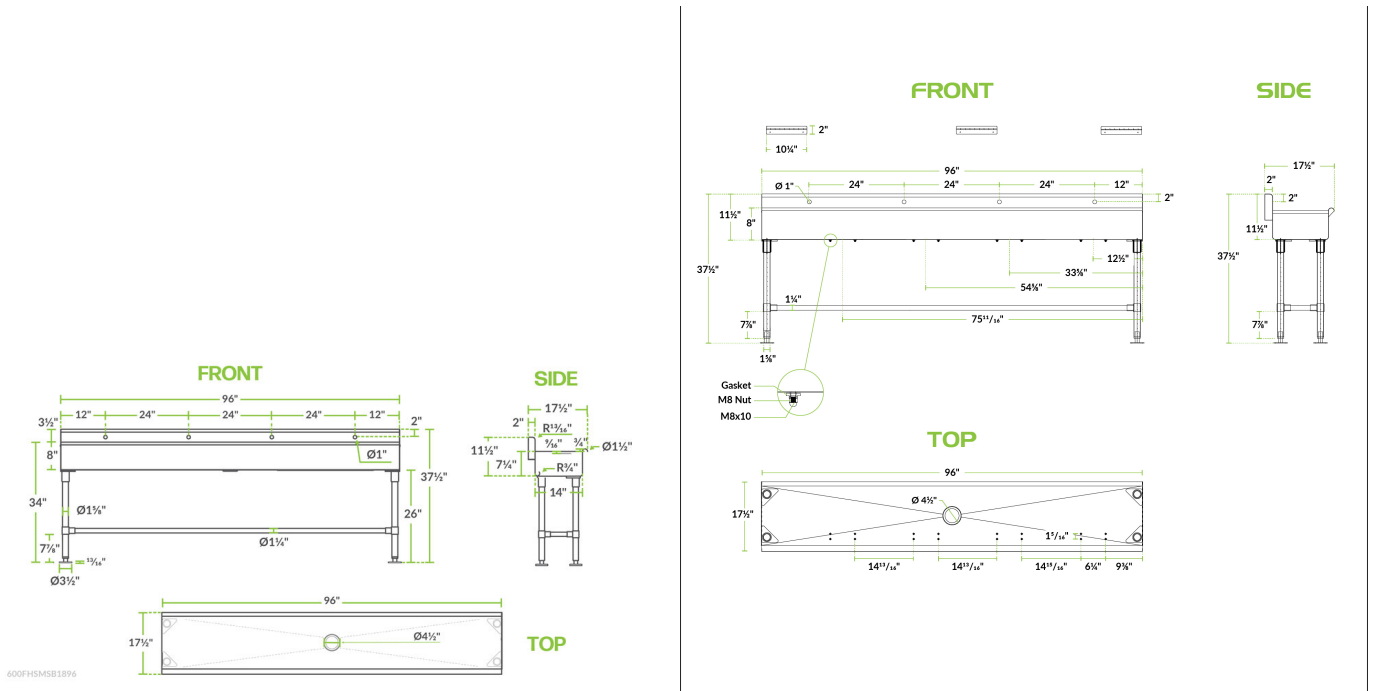

### Technical Data

Length	96 Inches
Width	17 1/2 Inches
Height	37 1/2 Inches
Bowl Depth	8 Inches
Backsplash Height	3 1/2 Inches
Work Surface Height	34 Inches
Backsplash	With Backsplash
Basket Drain Size	3 1/2 Inches
Bowl Front to Back	14 Inches
Bowl Left to Right	96 Inches

### Features

- Durable 16 gauge type 304 stainless steel
- Punched with 4 faucet holes for wall-mounted single inlet faucets (sold separately)
- 8" deep bowl with 1 1/2" IPS drain connection
- Backsplash protects walls from spills and water damage
- 3 1/2" drain basket included

## Technical Data

Drain Outlet Size	1 1/2 Inches
Faucet Centers	Single
Features	Multi-Station With Sink
Gauge	16 Gauge
Installation Type	Freestanding
Material	Stainless Steel
Number of Compartments	1 Compartment
Number of Drainboards	None
Number of Faucets	4 Faucets
Stainless Steel Type	Type 304
Type	Hand Sinks
Usage	Standard Duty

## Plan View