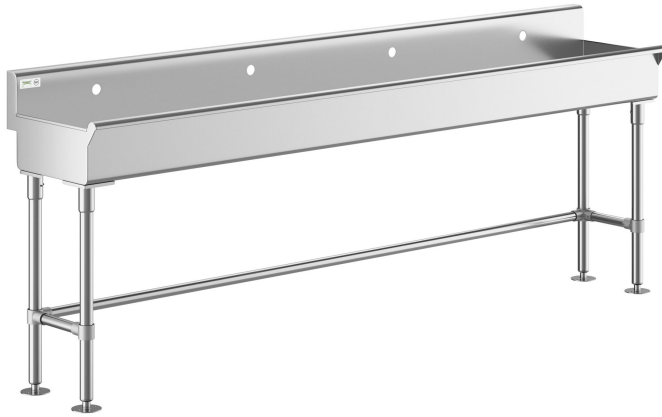

## Regency 96" x 17 1/2" Hand Sink for 4 Single-Inlet Faucets

#600FHMSMB1896

### Features

- Durable 16 gauge type 304 stainless steel
- Punched with 4 faucet holes for wall-mounted single inlet faucets (sold separately)
- 8" deep bowl with 1 1/2" IPS drain connection
- Backsplash protects walls from spills and water damage
- 3 1/2" drain basket included

## Notes & Details

Maintain a sanitary environment in your restaurant, stadium, or manufacturing facility by providing a convenient way for people to quickly wash their hands with this Regency single-hole multi-station hand sink for four wall-mounted faucets! Made of rugged 16 gauge type 304 stainless steel, this sink is rust- and corrosion-resistant. It's extremely durable and built for everyday commercial use.

The unit's legs are made of stainless steel, and they feature flanged feet. A 3 1/2" high backsplash protects your walls from splashing and water damage. Plus, the included 3 1/2" drain basket keeps your drain clog-free. This unit comes with a 1 1/2" IPS drain connection. For safety, the outer edge of the sink bowl is curled under to eliminate any sharp edges.