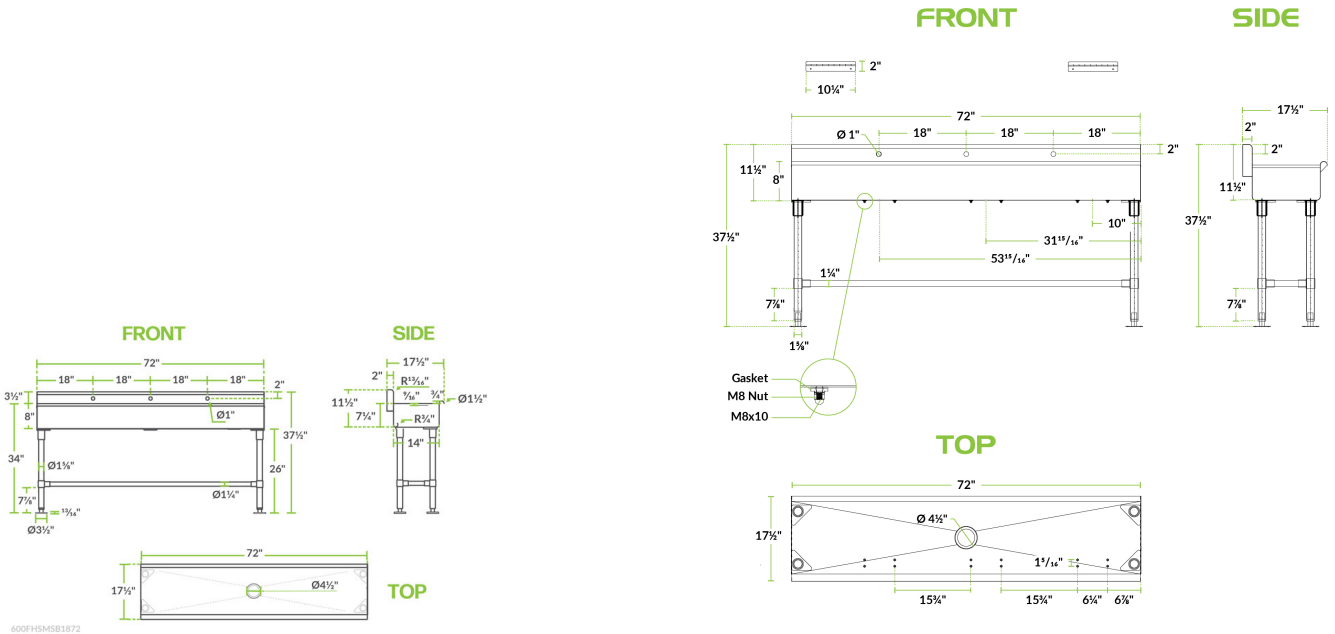

Technical Data

Faucet Centers	Single
Features	Multi-Station
Gauge	16 Gauge
Installation Type	Freestanding
Material	Stainless Steel
Number of Compartments	1 Compartment
Number of Drainboards	None
Stainless Steel Type	Type 304
Type	Hand Sinks

Plan View

Notes & Details

Maintain a sanitary environment in your restaurant, stadium, or manufacturing facility by providing a convenient way for people to quickly wash their hands with this Regency single-hole multi-station hand sink for three wall-mounted faucets! Made of rugged 16 gauge type 304 stainless steel, this sink is rust- and corrosion-resistant. It's extremely durable and built for everyday commercial use.

Perfect for industrial applications, the advantage of a multi-station sink is that employees don't have to wait their turn to clean up. This extra wide sink bowl will allow up to three people to use the sink at a time, reducing the amount of time people have to wait in line. This helps to maintain cleanliness in your business and prevent the spread of germs, keeping your employees healthy.

This free-standing sink station includes three holes, allowing you to add three compatible single-hole faucets of your choosing (sold separately). Installing compatible hands-free, wall-mounted gooseneck faucets would be the perfect addition to this sink, as the gooseneck shape provides the right amount of clearance for handwashing. Likewise, the spacious 8" deep sink bowl that is designed to accommodate multiple users for handwashing applications.

The unit's legs are made of stainless steel, and they feature bullet feet that offer 1" of adjustability for convenience. A 3 1/2" high backsplash protects your walls from splashing and water damage. Plus, the included 3 1/2" drain basket keeps your drain clog-free. This unit comes with a 1 1/2" IPS drain connection. For safety, the outer edge of the sink bowl is curled under to eliminate any sharp edges.