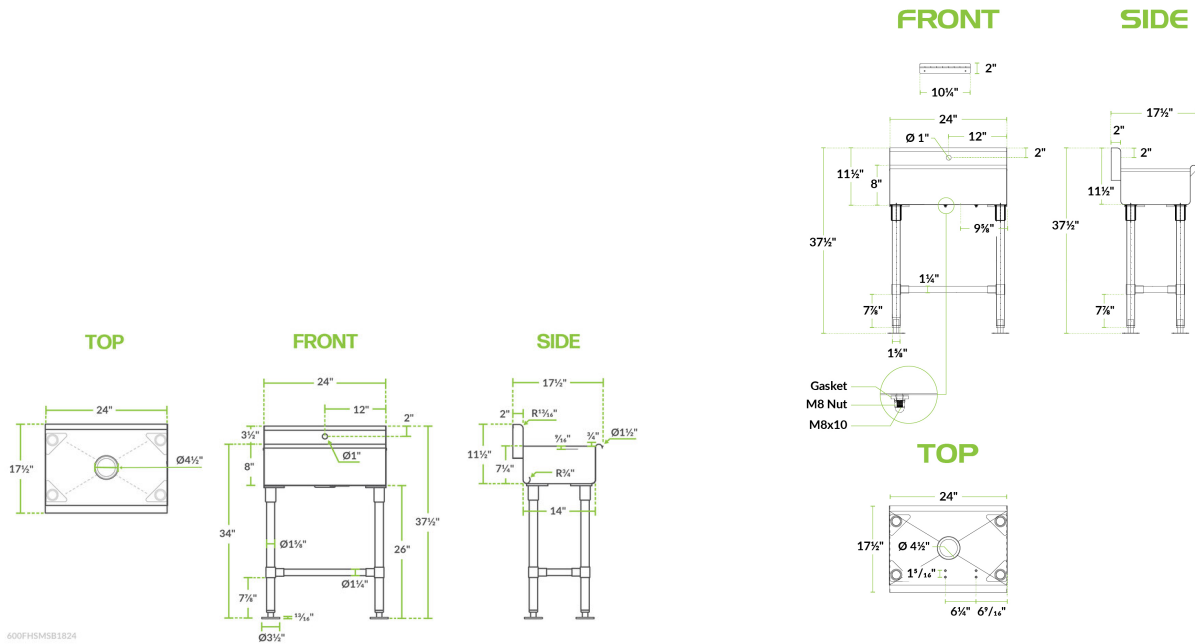

Technical Data

Faucet Centers	Single
Gauge	16 Gauge
Installation Type	Freestanding
Material	Stainless Steel
Number of Compartments	1 Compartment
Number of Drainboards	None
Stainless Steel Type	Type 304
Type	Hand Sinks

Plan View

Notes & Details

Maintain a sanitary environment in your restaurant, stadium, or manufacturing facility by providing a convenient way for people to quickly wash their hands with this Regency single-hole hand sink for a wall-mounted faucet! Made of rugged 16 gauge type 304 stainless steel, this sink is rust- and corrosion-resistant. It's extremely durable and built for everyday commercial use.

This free-standing sink station includes a punched hole, allowing you to add a compatible single-hole faucet (sold separately). Installing a compatible hands-free, wall-mounted gooseneck faucet would be the perfect addition to this sink, as the gooseneck shape provides the right amount of clearance for handwashing. Likewise, The unit is also equipped with a spacious 8" deep sink bowl for handwashing applications.

The unit's legs are made of stainless steel, and they feature bullet feet that offer 1" of adjustability for convenience. A 3 1/2" high backsplash protects your walls from splashing and water damage. Plus, the included 3 1/2" drain basket keeps your drain clog-free. This unit comes with a 1 1/2" IPS drain connection. For safety, the outer edge of the sink bowl is curled under to eliminate any sharp edges.

WARNING: This product can expose you to chemicals including lead, which are known to the State of California to cause cancer and birth defects or other reproductive harm. For more information, go to www.p65warnings.ca.gov.