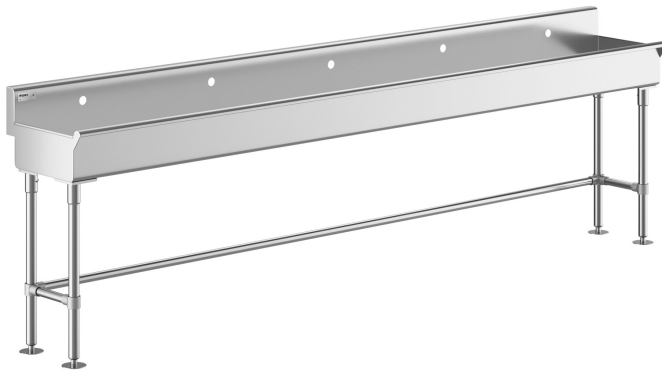

Regency 120" x 17 1/2" Hand Sink for 5 Single-Inlet Faucets

#600FHMSMB18120

Technical Data

| | |
|--------------------|-----------------|
| Length | 120 Inches |
| Width | 17 1/2 Inches |
| Height | 37 1/2 Inches |
| Bowl Depth | 8 Inches |
| Backsplash Height | 3 1/2 Inches |
| Backsplash | With Backsplash |
| Basket Drain Size | 3 1/2 Inches |
| Bowl Front to Back | 14 Inches |
| Bowl Left to Right | 120 Inches |
| Drain Outlet Size | 1 1/2 Inches |

Features

- Made from rugged 16 gauge type 304 stainless steel
- Punched with 5 faucet holes for wall-mounted single inlet faucets (sold separately)
- Features an 8" deep bowl with 1 1/2" IPS drain connection
- 3 1/2" high backsplash protects walls from spills or water damage
- Includes a 3 1/2" drain basket to prevent clogs

Plan View

Notes & Details

Maintain a sanitary environment in your restaurant, stadium, or manufacturing facility by providing a convenient way for people to quickly wash their hands with this Regency single-hole multi-station hand sink for five wall-mounted faucets! Made of rugged 16 gauge type 304 stainless steel, this sink is rust- and corrosion-resistant. It's extremely durable and built for everyday commercial use.

The unit's legs are made of stainless steel, and they feature bullet feet that offer 1" of adjustability for convenience. A 3 1/2" high backsplash protects your walls from splashing and water damage. Plus, the included 3 1/2" drain basket keeps your drain clog-free. This unit comes with a 1 1/2" IPS drain connection. For safety, the outer edge of the sink bowl is curled under to eliminate any sharp edges.