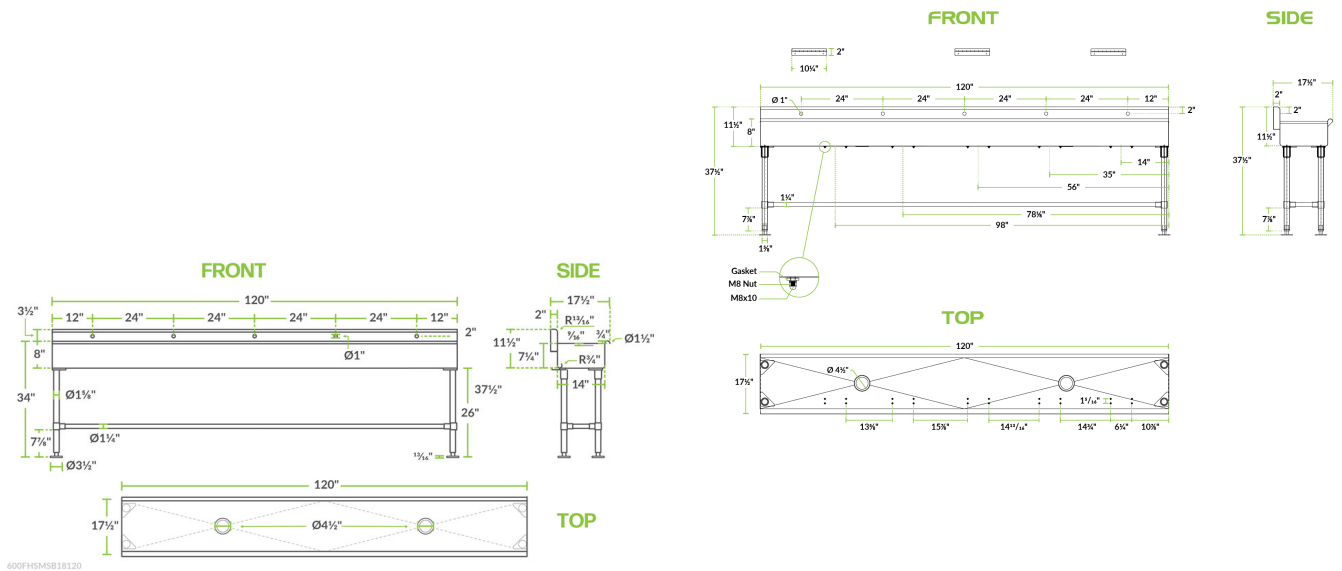

Technical Data

Faucet Centers	Single
Features	Multi-Station
Gauge	16 Gauge
Installation Type	Freestanding
Material	Stainless Steel
Number of Compartments	1 Compartment
Number of Drainboards	None
Stainless Steel Type	Type 304
Type	Hand Sinks

Plan View

Notes & Details

Maintain a sanitary environment in your restaurant, stadium, or manufacturing facility by providing a convenient way for people to quickly wash their hands with this Regency single-hole multi-station hand sink for five wall-mounted faucets! Made of rugged 16 gauge type 304 stainless steel, this sink is rust- and corrosion-resistant. It's extremely durable and built for everyday commercial use.

Perfect for industrial applications, the advantage of a multi-station sink is that employees don't have to wait their turn to clean up. This extra wide sink bowl will allow up to five people to use the sink at a time, reducing the amount of time people have to wait in line. This helps to maintain cleanliness in your business and prevent the spread of germs, keeping your employees healthy.

This free-standing sink station includes five holes, allowing you to add five compatible single-hole faucets of your choosing (sold separately). Installing compatible hands-free, wall-mounted gooseneck faucets would be the perfect addition to this sink, as the gooseneck shape provides the right amount of clearance for handwashing. Likewise, the spacious 8" deep sink bowl that is designed to accommodate multiple users for handwashing applications.

The unit's legs are made of stainless steel, and they feature bullet feet that offer 1" of adjustability for convenience. A 3 1/2" high backsplash protects your walls from splashing and water damage. Plus, the included 3 1/2" drain basket keeps your drain clog-free. This unit comes with a 1 1/2" IPS drain connection. For safety, the outer edge of the sink bowl is curled under to eliminate any sharp edges.