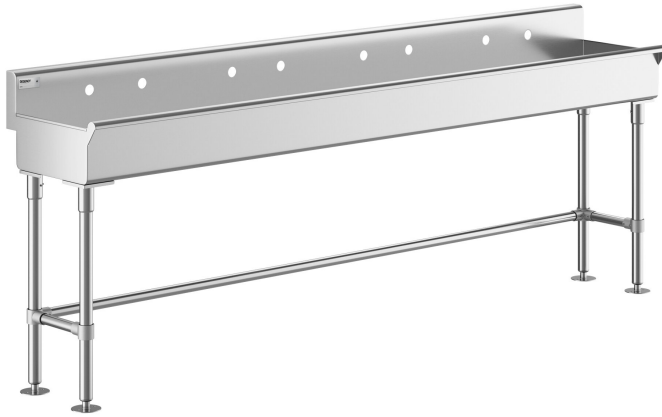

Regency 96" x 17 1/2" Hand Sink for (4) 8" Center Faucets

#600FHDMS1896

Technical Data

Length	96 Inches
Width	17 1/2 Inches
Height	37 1/2 Inches
Bowl Depth	8 Inches
Backsplash Height	3 1/2 Inches
Backsplash	With Backsplash
Basket Drain Size	3 1/2 Inches
Bowl Front to Back	14 Inches
Bowl Left to Right	96 Inches
Drain Outlet Size	1 1/2 Inches

Features

- Made from rugged 16 gauge type 304 stainless steel
- Punched with 4 sets of 8" centers for wall-mounted faucets (sold separately)
- Features an 8" deep bowl with 1 1/2" IPS drain connection
- 3 1/2" high backsplash protects walls from spills or water damage
- Includes a 3 1/2" drain basket to prevent clogs

Technical Data

Faucet Centers	8 Inches
Features	Multi-Station
Gauge	16 Gauge
Installation Type	Freestanding
Material	Stainless Steel
Number of Compartments	1 Compartment
Number of Drainboards	None
Stainless Steel Type	Type 304
Type	Hand Sinks

The unit's legs are made of stainless steel, and they feature bullet feet that offer 1" of adjustability for convenience. A 3 1/2" high backsplash protects your walls from splashing and water damage. Plus, the included 3 1/2" drain basket keeps your drain clog-free. This unit comes with a 1 1/2" IPS drain connection. For safety, the outer edge of the sink bowl is curled under to eliminate any sharp edges.