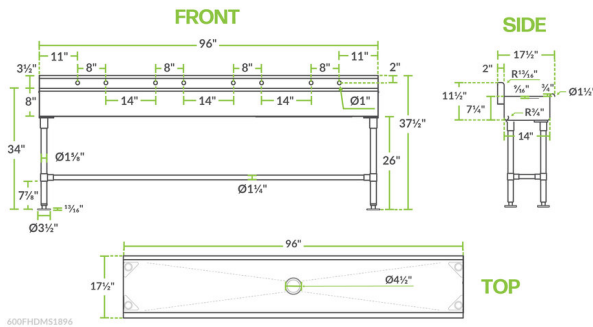

Technical Data

Faucet Centers	8 Inches
Features	Multi-Station
Gauge	16 Gauge
Installation Type	Freestanding
Material	Stainless Steel
Number of Compartments	1 Compartment
Number of Drainboards	None
Stainless Steel Type	Type 304
Type	Hand Sinks

Plan View

Notes & Details

Maintain a sanitary environment in your restaurant, stadium, or manufacturing facility by providing a convenient way for people to quickly wash their hands with this Regency multi-station hand sink for four wall-mounted faucets! Made of rugged 16 gauge type 304 stainless steel, this sink is rust- and corrosion-resistant. It's extremely durable and built for everyday commercial use.

Perfect for industrial applications, the advantage of a multi-station sink is that employees don't have to wait their turn to clean up. This extra wide sink bowl will allow up to four people to use the sink at a time, reducing the amount of time people have to wait in line. This helps to maintain cleanliness in your business and prevent the spread of germs, keeping your employees healthy.

This free-standing sink station includes four sets of holes punched on 8" centers, allowing you to add four compatible faucets (sold separately). Installing compatible wall-mounted gooseneck faucets would be the perfect addition to this sink, as the gooseneck shape provides the right amount of clearance for handwashing. Likewise, the spacious 8" deep sink bowl that is designed to accommodate multiple users for handwashing applications.

The unit's legs are made of stainless steel, and they feature bullet feet that offer 1" of adjustability for convenience. A 3 1/2" high backsplash protects your walls from splashing and water damage. Plus, the included 3 1/2" drain basket keeps your drain clog-free. This unit comes with a 1 1/2" IPS drain connection. For safety, the outer edge of the sink bowl is curled under to eliminate any sharp edges.

WARNING: This product can expose you to chemicals including lead, which are known to the State of California to cause cancer and birth defects or other reproductive harm. For more information, go to www.p65warnings.ca.gov.