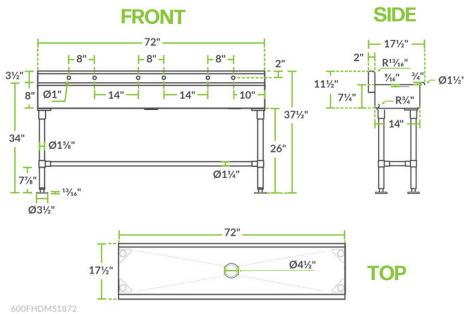

Technical Data

Faucet Centers	8 Inches
Features	Multi-Station
Gauge	16 Gauge
Installation Type	Freestanding
Material	Stainless Steel
Number of Compartments	1 Compartment
Number of Drainboards	None
Stainless Steel Type	Type 304
Type	Hand Sinks

Plan View

Notes & Details

Maintain a sanitary environment in your restaurant, stadium, or manufacturing facility by providing a convenient way for people to quickly wash their hands with this Regency multi-station hand sink for three wall-mounted faucets! Made of rugged 16 gauge type 304 stainless steel, this sink is rust- and corrosion-resistant. It's extremely durable and built for everyday commercial use.

Perfect for industrial applications, the advantage of a multi-station sink is that employees don't have to wait their turn to clean up. This extra wide sink bowl will allow up to three people to use the sink at a time, reducing the amount of time people have to wait in line. This helps to maintain cleanliness in your business and prevent the spread of germs, keeping your employees healthy.

This free-standing sink station includes three sets of holes punched on 8" centers, allowing you to add three compatible faucets (sold separately). Installing compatible wall-mounted gooseneck faucets would be the perfect addition to this sink, as the gooseneck shape provides the right amount of clearance for handwashing. Likewise, the spacious 8" deep sink bowl that is designed to accommodate multiple users for handwashing applications.

The unit's legs are made of stainless steel, and they feature bullet feet that offer 1" of adjustability for convenience. A 3 1/2" high backsplash protects your walls from splashing and water damage. Plus, the included 3 1/2" drain basket keeps your drain clog-free. This unit comes with a 1 1/2" IPS drain connection. For safety, the outer edge of the sink bowl is curled under to eliminate any sharp edges.

WARNING: This product can expose you to chemicals including lead, which are known to the State of California to cause cancer and birth defects or other reproductive harm. For more information, go to www.p65warnings.ca.gov.