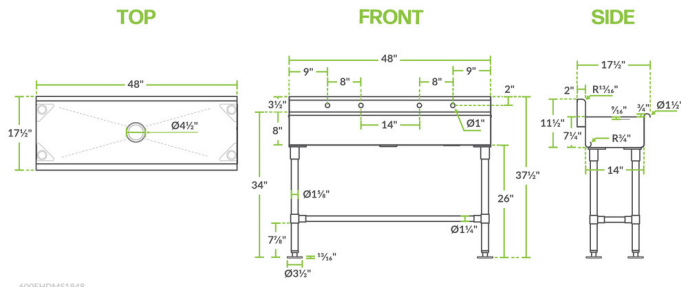

Technical Data

Faucet Centers	8 Inches
Features	Multi-Station
Gauge	16 Gauge
Installation Type	Freestanding
Material	Stainless Steel
Number of Compartments	1 Compartment
Number of Drainboards	None
Stainless Steel Type	Type 304
Type	Hand Sinks

Plan View

Notes & Details

Maintain a sanitary environment in your restaurant, stadium, or manufacturing facility by providing a convenient way for people to quickly wash their hands with this Regency multi-station hand sink for two wall-mounted faucets! Made of rugged 16 gauge type 304 stainless steel, this sink is rust- and corrosion-resistant. It's extremely durable and built for everyday commercial use.

Perfect for industrial applications, the advantage of a multi-station sink is that employees don't have to wait their turn to clean up. This extra wide sink bowl will allow up to two people to use the sink at a time, reducing the amount of time people have to wait in line. This helps to maintain cleanliness in your business and prevent the spread of germs, keeping your employees healthy.

This free-standing sink station includes two sets of holes punched on 8" centers, allowing you to add two compatible faucets (sold separately). Installing compatible wall-mounted gooseneck faucets would be the perfect addition to this sink, as the gooseneck shape provides the right amount of clearance for handwashing. Likewise, the spacious 8" deep sink bowl that is designed to accommodate multiple users for handwashing applications.

The unit's legs are made of stainless steel, and they feature bullet feet that offer 1" of adjustability for convenience. A 3 1/2" high backsplash protects your walls from splashing and water damage. Plus, the included 3 1/2" drain basket keeps your drain clog-free. This unit comes with a 1 1/2" IPS drain connection. For safety, the outer edge of the sink bowl is curled under to eliminate any sharp edges.

WARNING: This product can expose you to chemicals including lead, which are known to the State of California to cause cancer and birth defects or other reproductive harm. For more information, go to www.p65warnings.ca.gov.