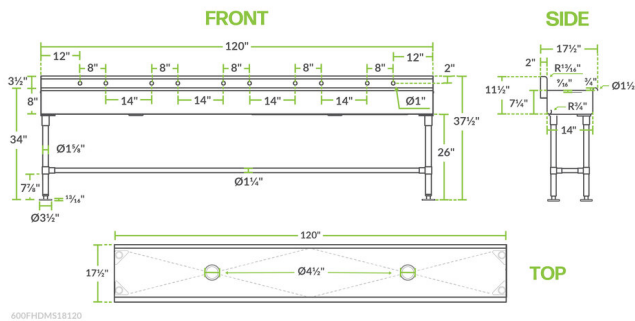

Technical Data

Faucet Centers	8 Inches
Features	Multi-Station
Gauge	16 Gauge
Installation Type	Freestanding
Material	Stainless Steel
Number of Compartments	1 Compartment
Number of Drainboards	None
Stainless Steel Type	Type 304
Type	Hand Sinks

Plan View

Notes & Details

Maintain a sanitary environment in your restaurant, stadium, or manufacturing facility by providing a convenient way for people to quickly wash their hands with this Regency multi-station hand sink for five wall-mounted faucets! Made of rugged 16 gauge type 304 stainless steel, this sink is rust- and corrosion-resistant. It's extremely durable and built for everyday commercial use.

Perfect for industrial applications, the advantage of a multi-station sink is that employees don't have to wait their turn to clean up. This extra wide sink bowl will allow up to five people to use the sink at a time, reducing the amount of time people have to wait in line. This helps to maintain cleanliness in your business and prevent the spread of germs, keeping your employees healthy.

This free-standing sink station includes five sets of holes punched on 8" centers, allowing you to add five compatible faucets (sold separately). Installing compatible wall-mounted gooseneck faucets would be the perfect addition to this sink, as the gooseneck shape provides the right amount of clearance for handwashing. Likewise, the spacious 8" deep sink bowl that is designed to accommodate multiple users for handwashing applications.

The unit's legs are made of stainless steel, and they feature bullet feet that offer 1" of adjustability for convenience. A 3 1/2" high backsplash protects your walls from splashing and water damage. Plus, the included 3 1/2" drain basket keeps your drain clog-free. This unit comes with a 1 1/2" IPS drain connection. For safety, the outer edge of the sink bowl is curled under to eliminate any sharp edges.

⚠ WARNING: This product can expose you to chemicals including lead, which are known to the State of California to cause cancer and birth defects or other reproductive harm. For more information, go to www.p65warnings.ca.gov.