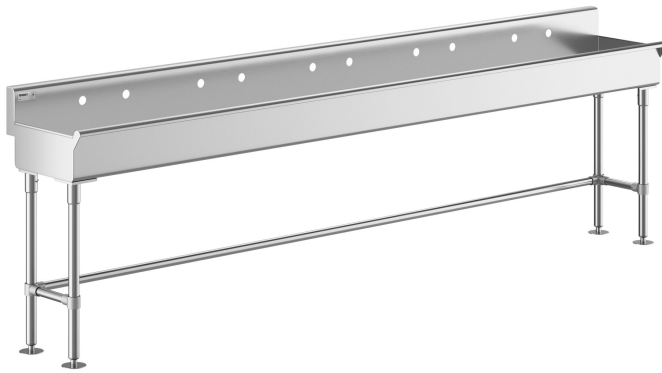

Regency 120" x 17 1/2" Hand Sink for (5) 8" Center Faucets

#600FHDMS18120

Technical Data

Length	120 Inches
Width	17 1/2 Inches
Height	37 1/2 Inches
Bowl Depth	8 Inches
Backsplash Height	3 1/2 Inches
Backsplash	With Backsplash
Basket Drain Size	3 1/2 Inches
Bowl Front to Back	14 Inches
Bowl Left to Right	120 Inches
Drain Outlet Size	1 1/2 Inches

Features

- Made from rugged 16 gauge type 304 stainless steel
- Punched with 5 sets of 8" centers for wall-mounted faucets (sold separately)
- Features an 8" deep bowl with 1 1/2" IPS drain connection
- 3 1/2" high backsplash protects walls from spills or water damage
- Includes a 3 1/2" drain basket to prevent clogs

Technical Data

Faucet Centers	8 Inches
Features	Multi-Station
Gauge	16 Gauge
Installation Type	Freestanding
Material	Stainless Steel
Number of Compartments	1 Compartment
Number of Drainboards	None
Stainless Steel Type	Type 304
Type	Hand Sinks

The unit's legs are made of stainless steel, and they feature bullet feet that offer 1" of adjustability for convenience. A 3 1/2" high backsplash protects your walls from splashing and water damage. Plus, the included 3 1/2" drain basket keeps your drain clog-free. This unit comes with a 1 1/2" IPS drain connection. For safety, the outer edge of the sink bowl is curled under to eliminate any sharp edges.